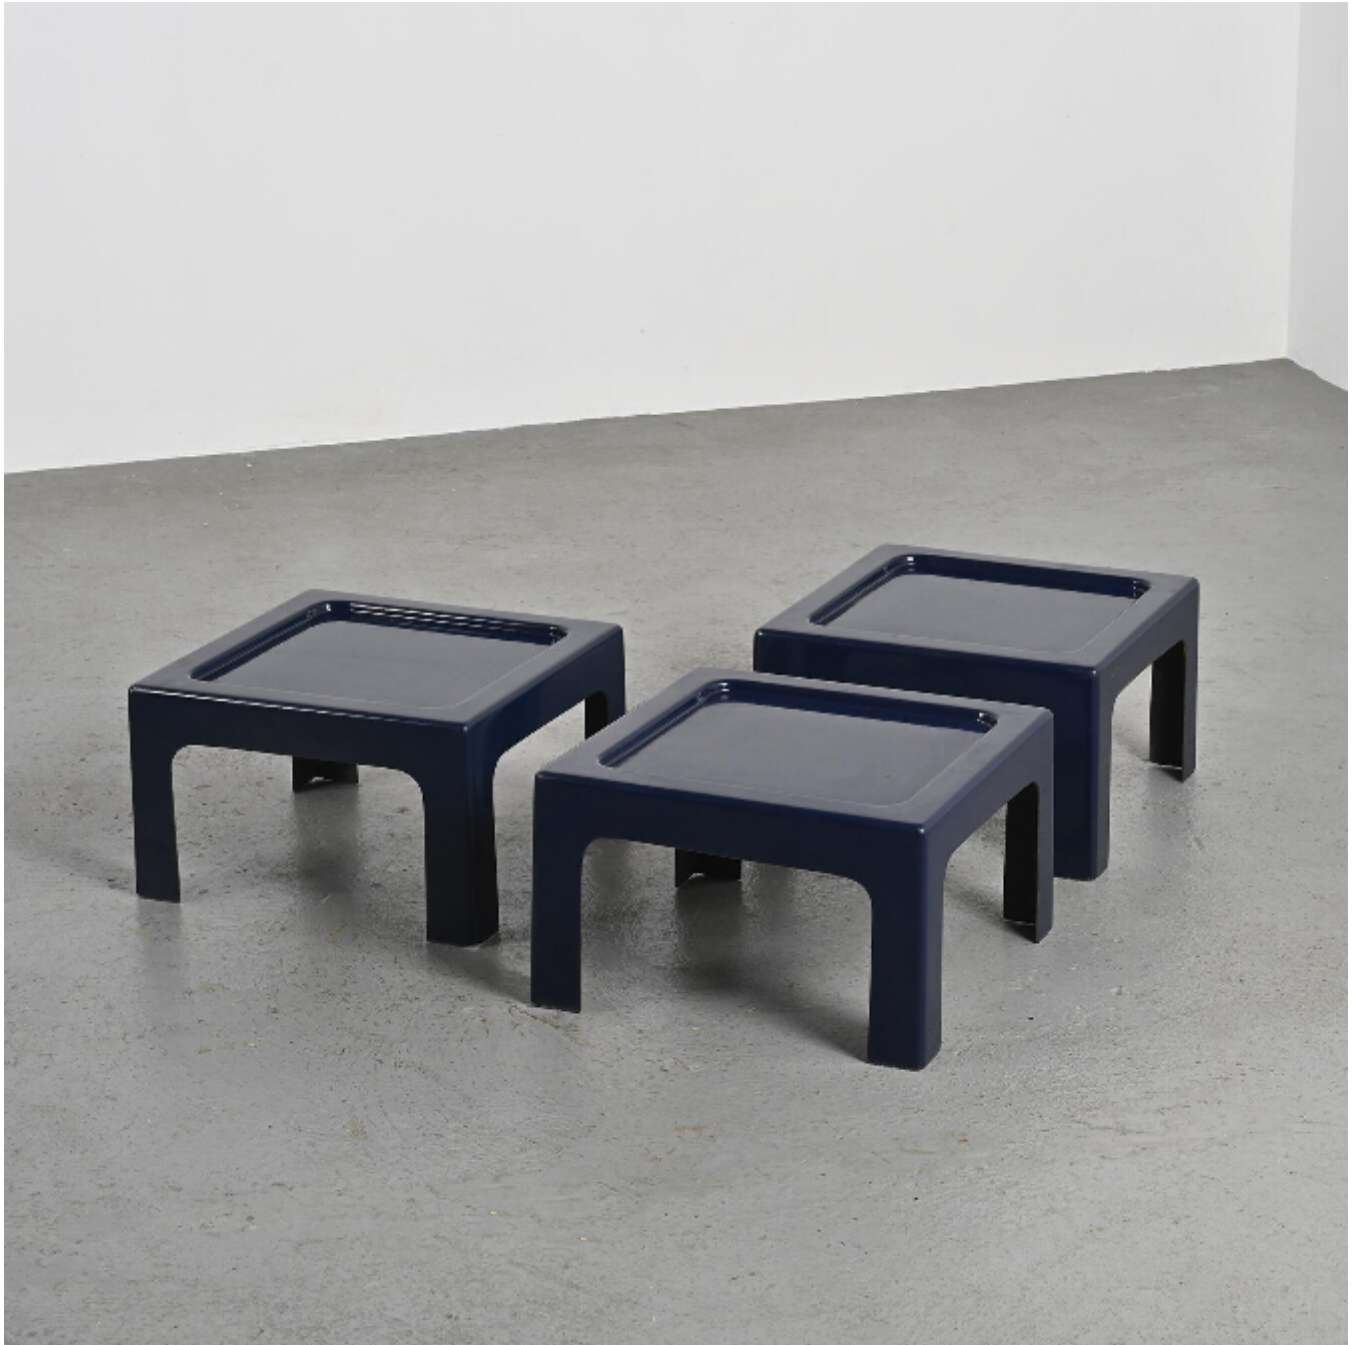

Set of Fiberglass Coffee Tables, Kostka, circa 1970

450

REF: 6600

Height: 27.5 cm (10.8")

Width: 45.5 cm (17.9")

Depth: 45.5 cm (17.9")

## DESCRIPTION

---

1970s Vibe for this set of three midnight blue lacquered fiberglass coffee tables.

Manufacturer : Kostka France, circa 1970

One corner has a slight chip.