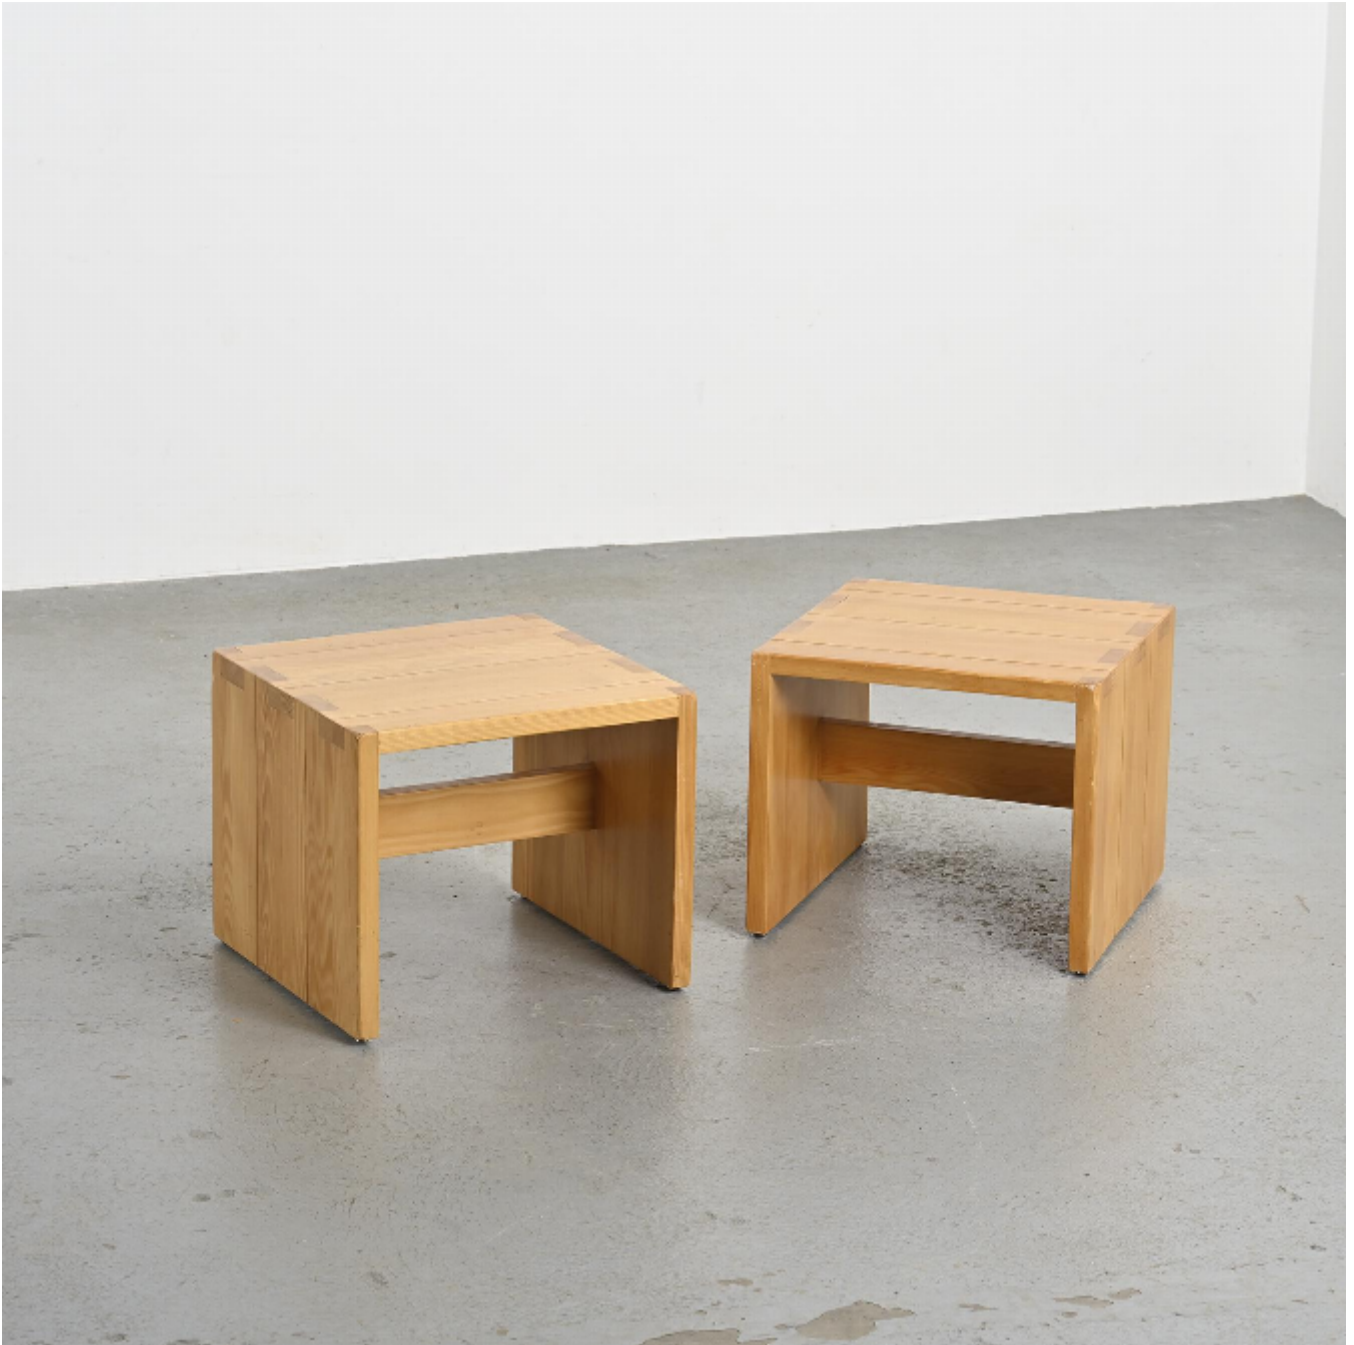

Pair of Nightstands from les Arcs, France

700

REF: 7038

Height: 36 cm (14.2")

Width: 43 cm (16.9")

Depth: 35 cm (13.8")

DESCRIPTION

Pair of nightstands from Les Arcs, France, made in the 1970s for the residences of the Les Arcs 1800 ski resort.

These bedside tables are crafted from solid pine, a local wood that brings warmth and authenticity. Their simple and clean design features traditional dovetail joints, ensuring strength and durability. The top, slightly aged with a natural patina, and the pine legs highlight the rustic charm of mountain furniture, both practical and elegant.

Provenance: Les Arcs.