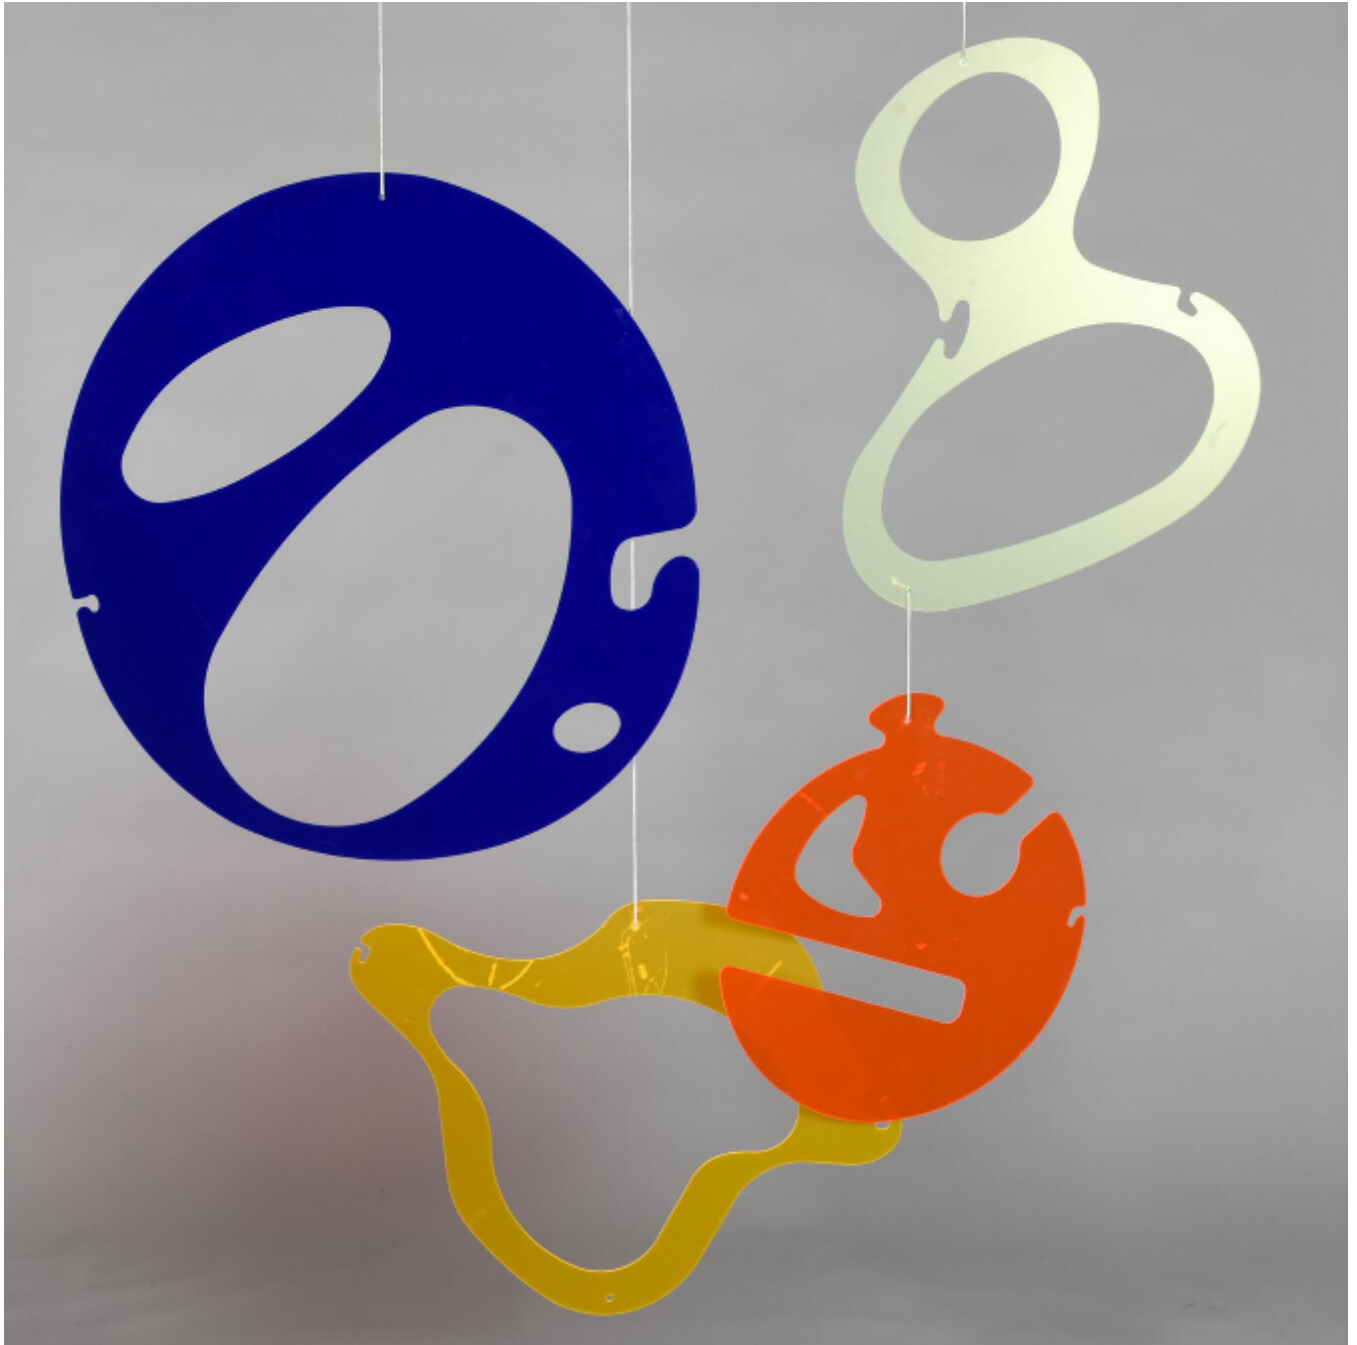

Suite of decorative hangers in bright colors, 2000

Karen Chekerdjian

350 **SALE 245**

REF: 1918

Height: 75 cm (29.5")

Width: 68 cm (26.8")

Depth: 47 cm (18.5")

Diameter: 44 cm (17.3")

## DESCRIPTION

---

Original and very graphic series of decorative hangers to suspend.

Mobil model, designed by Karen Chekerdjian for Edra Mobil, this collection is no longer manufactured.

Manufacturer: Edra, circa 2000

- Blue hanger: H: 29.5" - W: 26.8" cm

- Orange hanger: H: 25.2" - W: 18.9" cm
- Green hanger: H: 22.45" - W: 17.7"
- Pink hanger: H: 18.5" - W: 17.33"