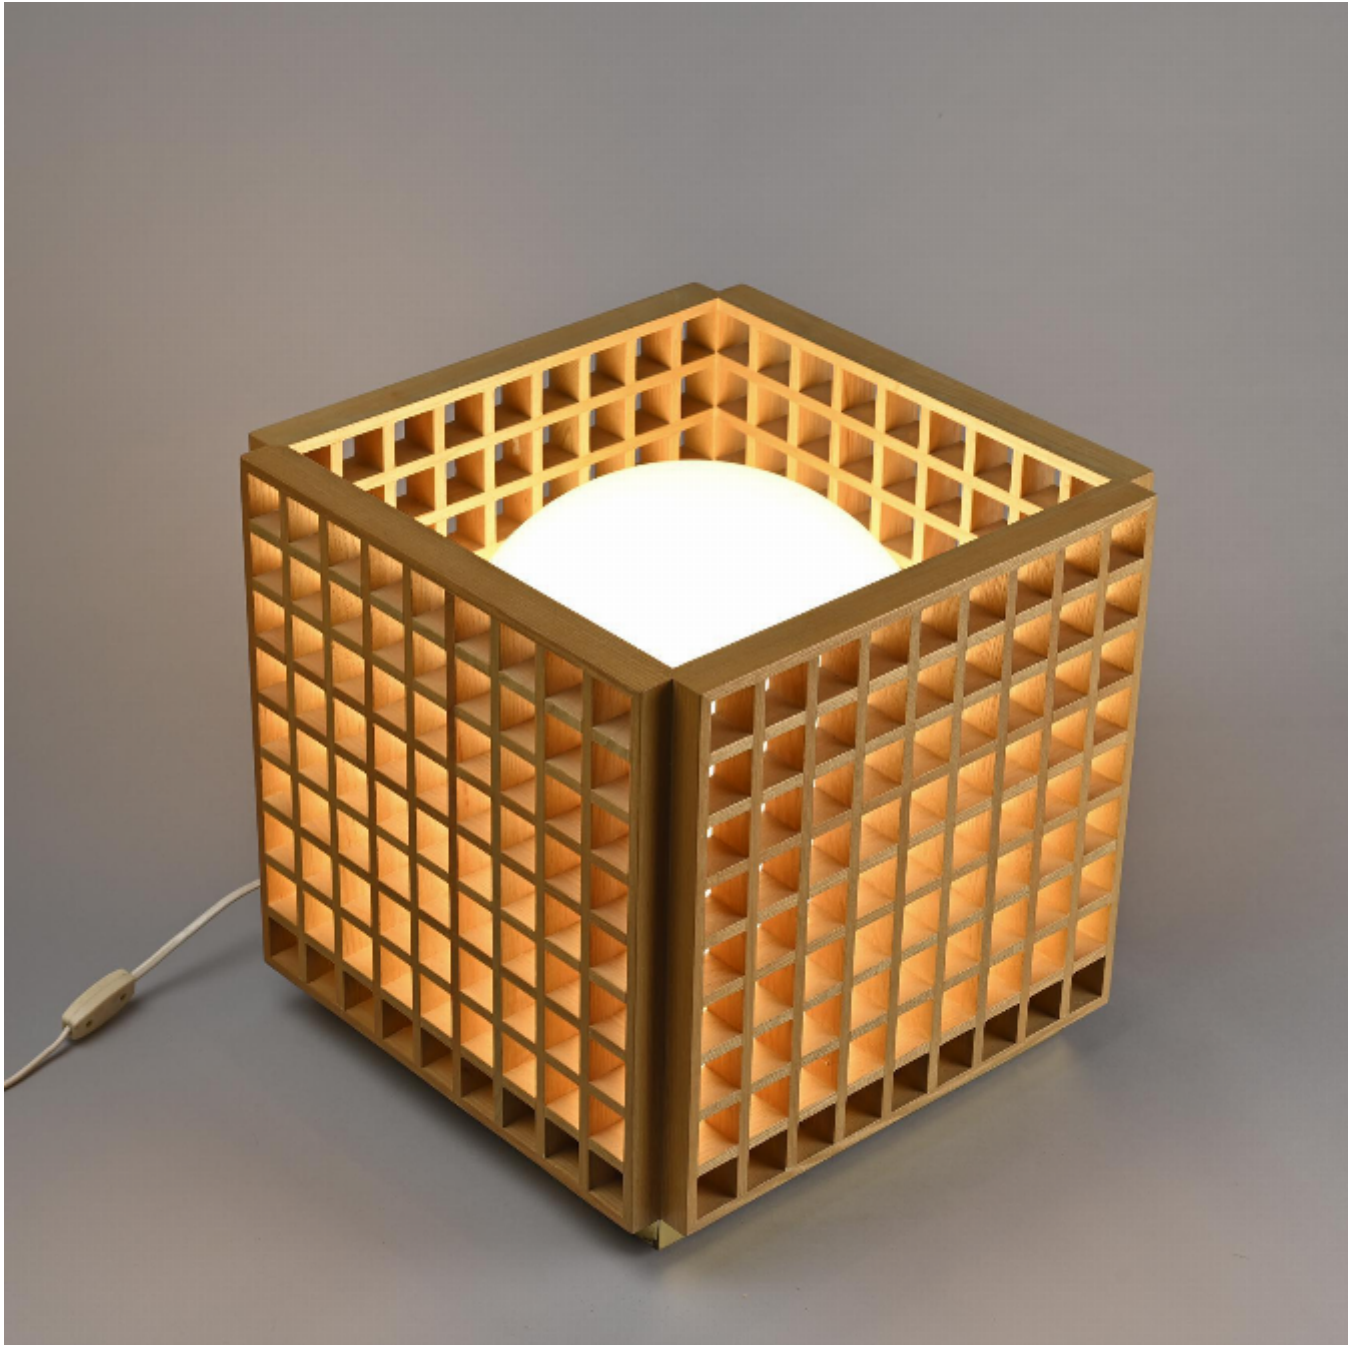

Italian Table lamp, Selenova circa 1970

Selenova

1,400

REF: 6045

Height: 39 cm (15.4")

Width: 39 cm (15.4")

Depth: 39 cm (15.4")

DESCRIPTION

Floor lamp with a wooden cube-shaped openwork structure holding a white opal glass globe. It rests on a brass base. A simple yet highly graphic design for beautiful light diffusion!

Manufacturer: Selenova Italia, circa 1970.