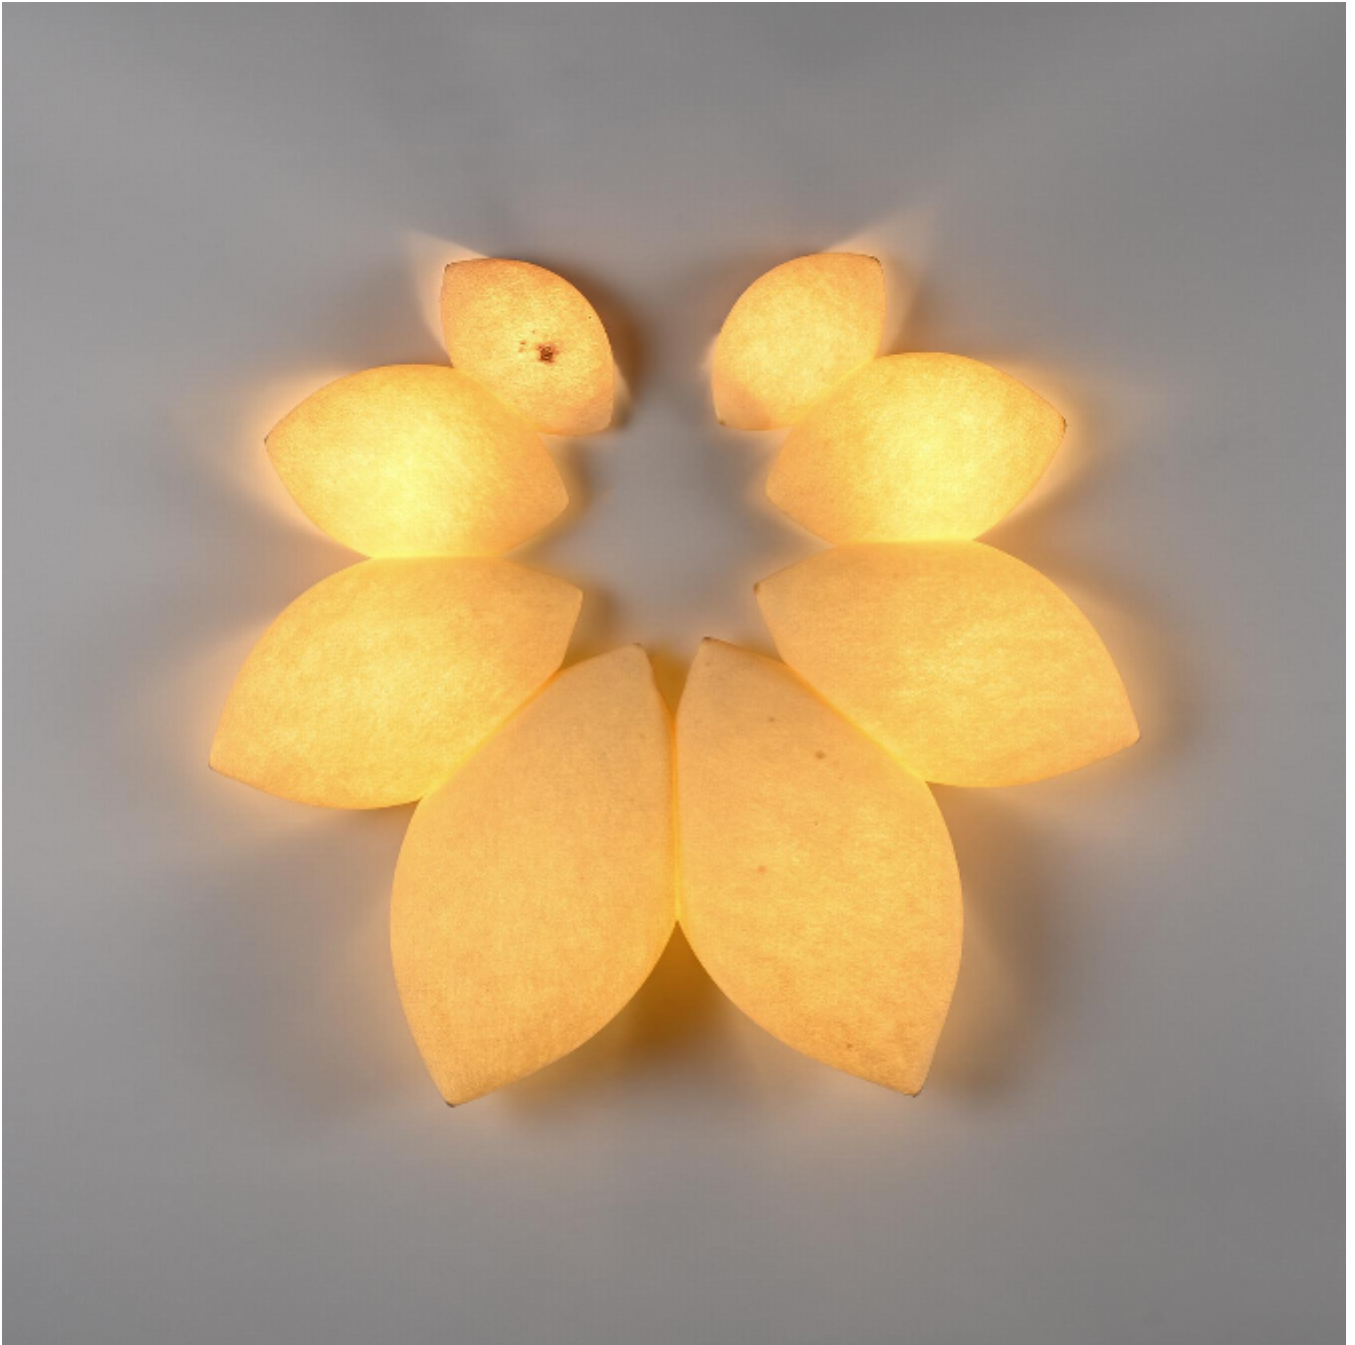

Large Felt Wall light, Denmark, circa 1970

Sold

REF: 5847

Height: 85 cm (33.5")

Width: 90 cm (35.4")

Depth: 24 cm (9.4")

DESCRIPTION

70s spirit and nature come together in this very large wall sconce composed of 8 interconnected elements.

The white lacquered metal structure hosts eight luminous points resembling seashells made of resilient felt.

Denmark, circa 1970.