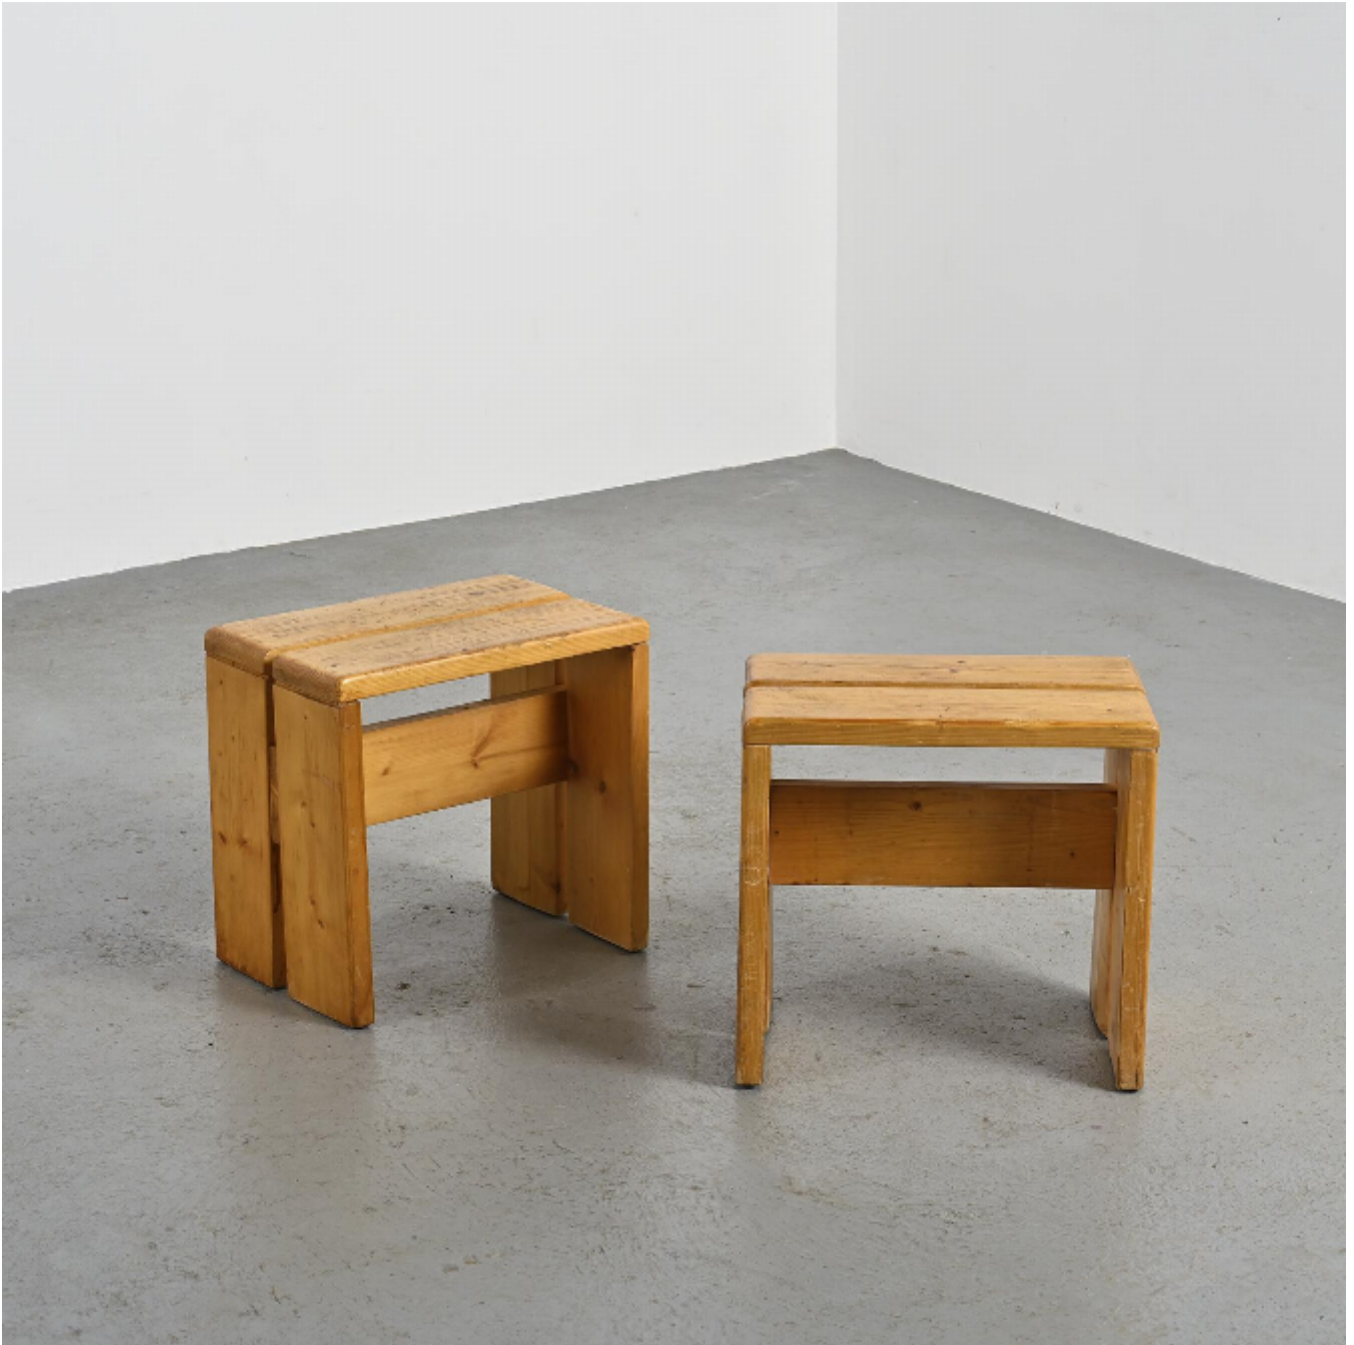

Les Arcs Pair of Pine Stools, French Alps circa 1970

950

REF: 6580

Height: 42 cm (16.5")

Width: 44 cm (17.3")

Depth: 30 cm (11.8")

## DESCRIPTION

---

Deeply connected to the mountains, Charlotte Perriand spent two decades designing and furnishing the ski resort of Les Arcs in the French Alps. Her work involved not only the layout of the apartments but also the curation of specific furniture pieces.

Among the items she chose, these solid pine stools with their distinctive inverted U shape were particularly notable.