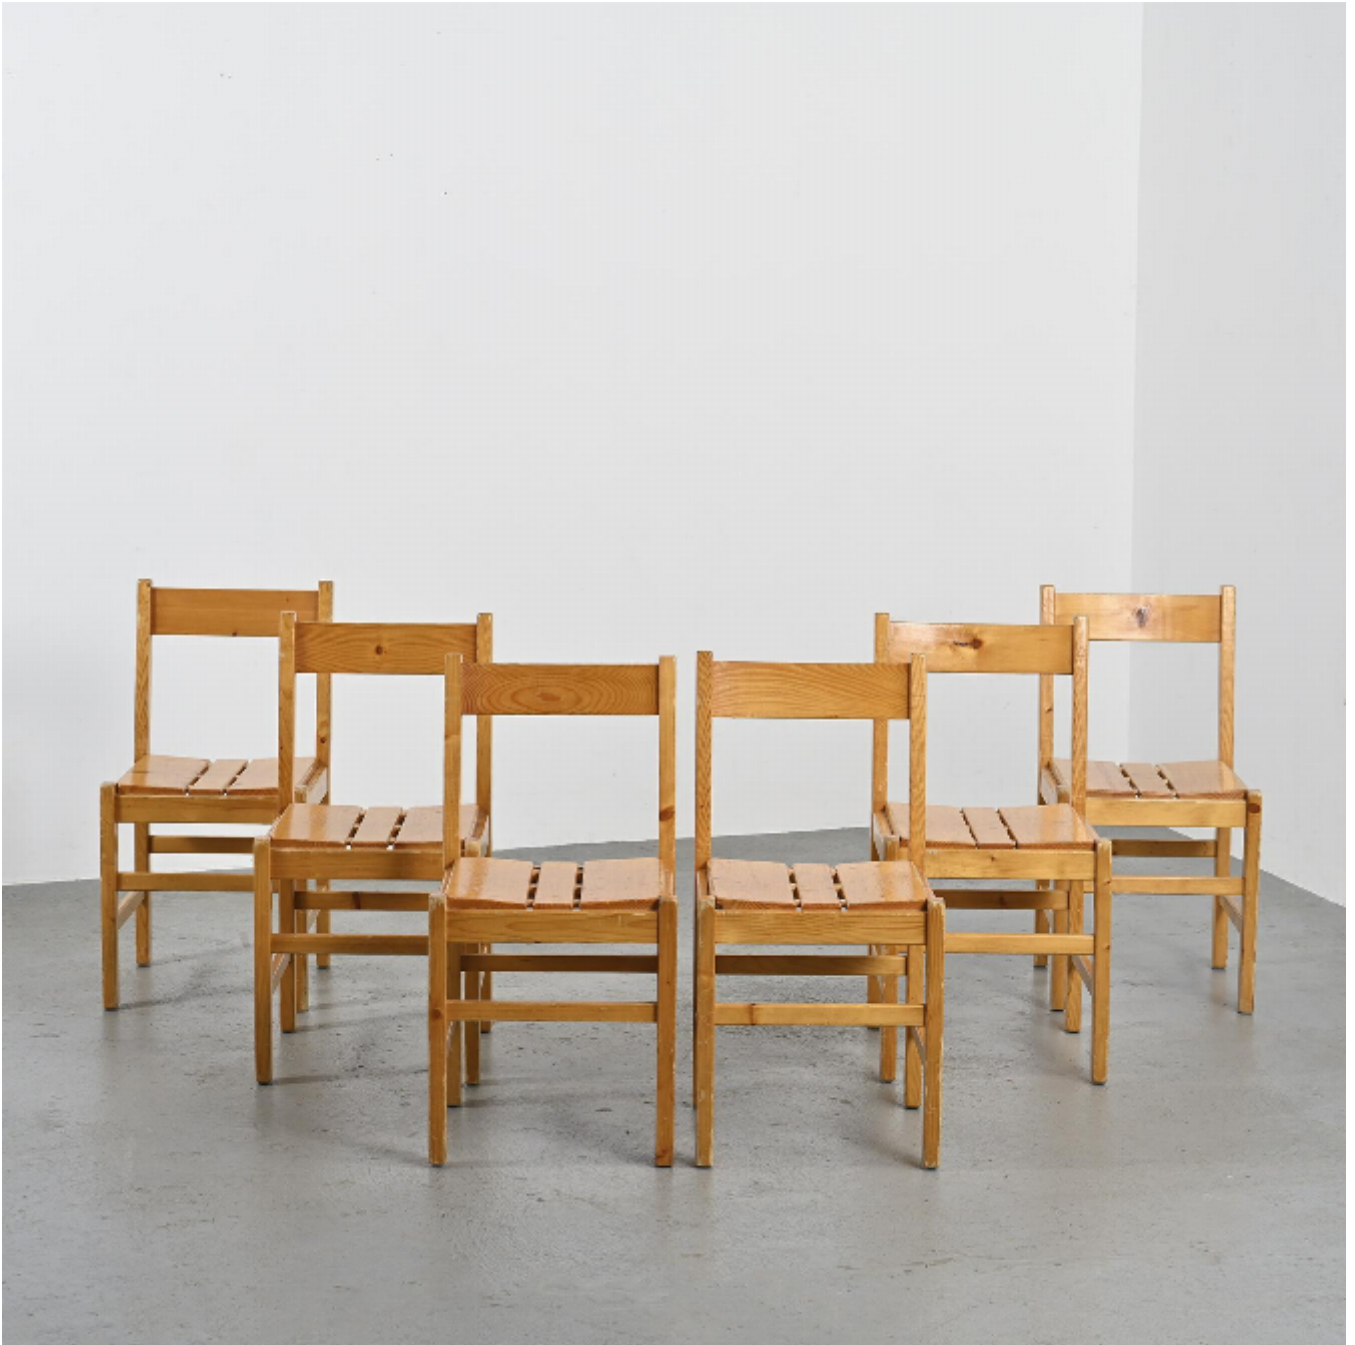

Set of 6 Pine Chairs by Maison Regain

550

REF: 6733

Height: 78 cm (30.7")

Width: 40 cm (15.7")

Depth: 43 cm (16.9")

DESCRIPTION

Set of six solid pine chairs by Maison Regain.

Seat with three chamfered sides and solid backrest.

Provenance: French Alps

Manufacturer : Maison Regain, circa 1970.