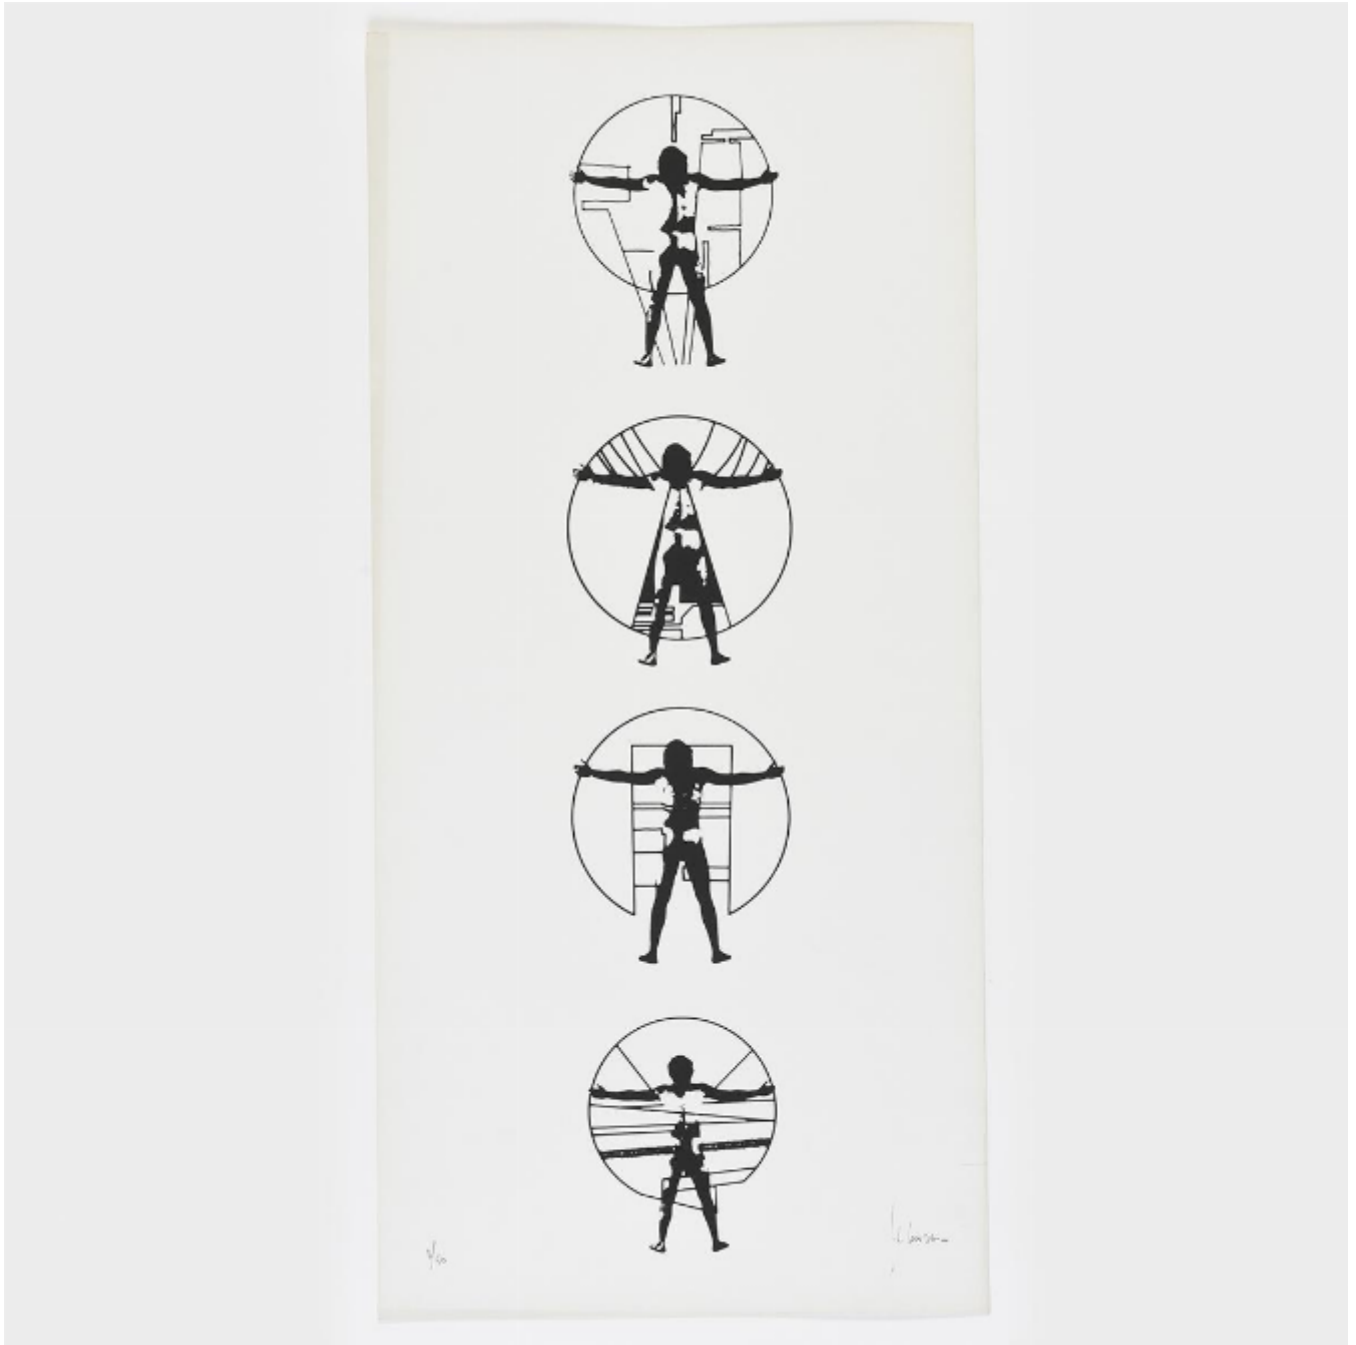

The man of Vitruce, 3/50

Giuseppe Riccardo Lanza

250

REF: 4179

Height: 70 cm (27.6")

Width: 33 cm (13")

DESCRIPTION

L'Uomo Vitruviano (The man of Vitruve)

Serigraph on paper.

Titled and signed on the bottom right.

Numbered 3/50.

Giuseppe Riccardo Lanza is a multidisciplinary Italian artist, a painter, sculptor, graphic, designer whom work was plethorous from the 1950s until his accidental death in 1986.