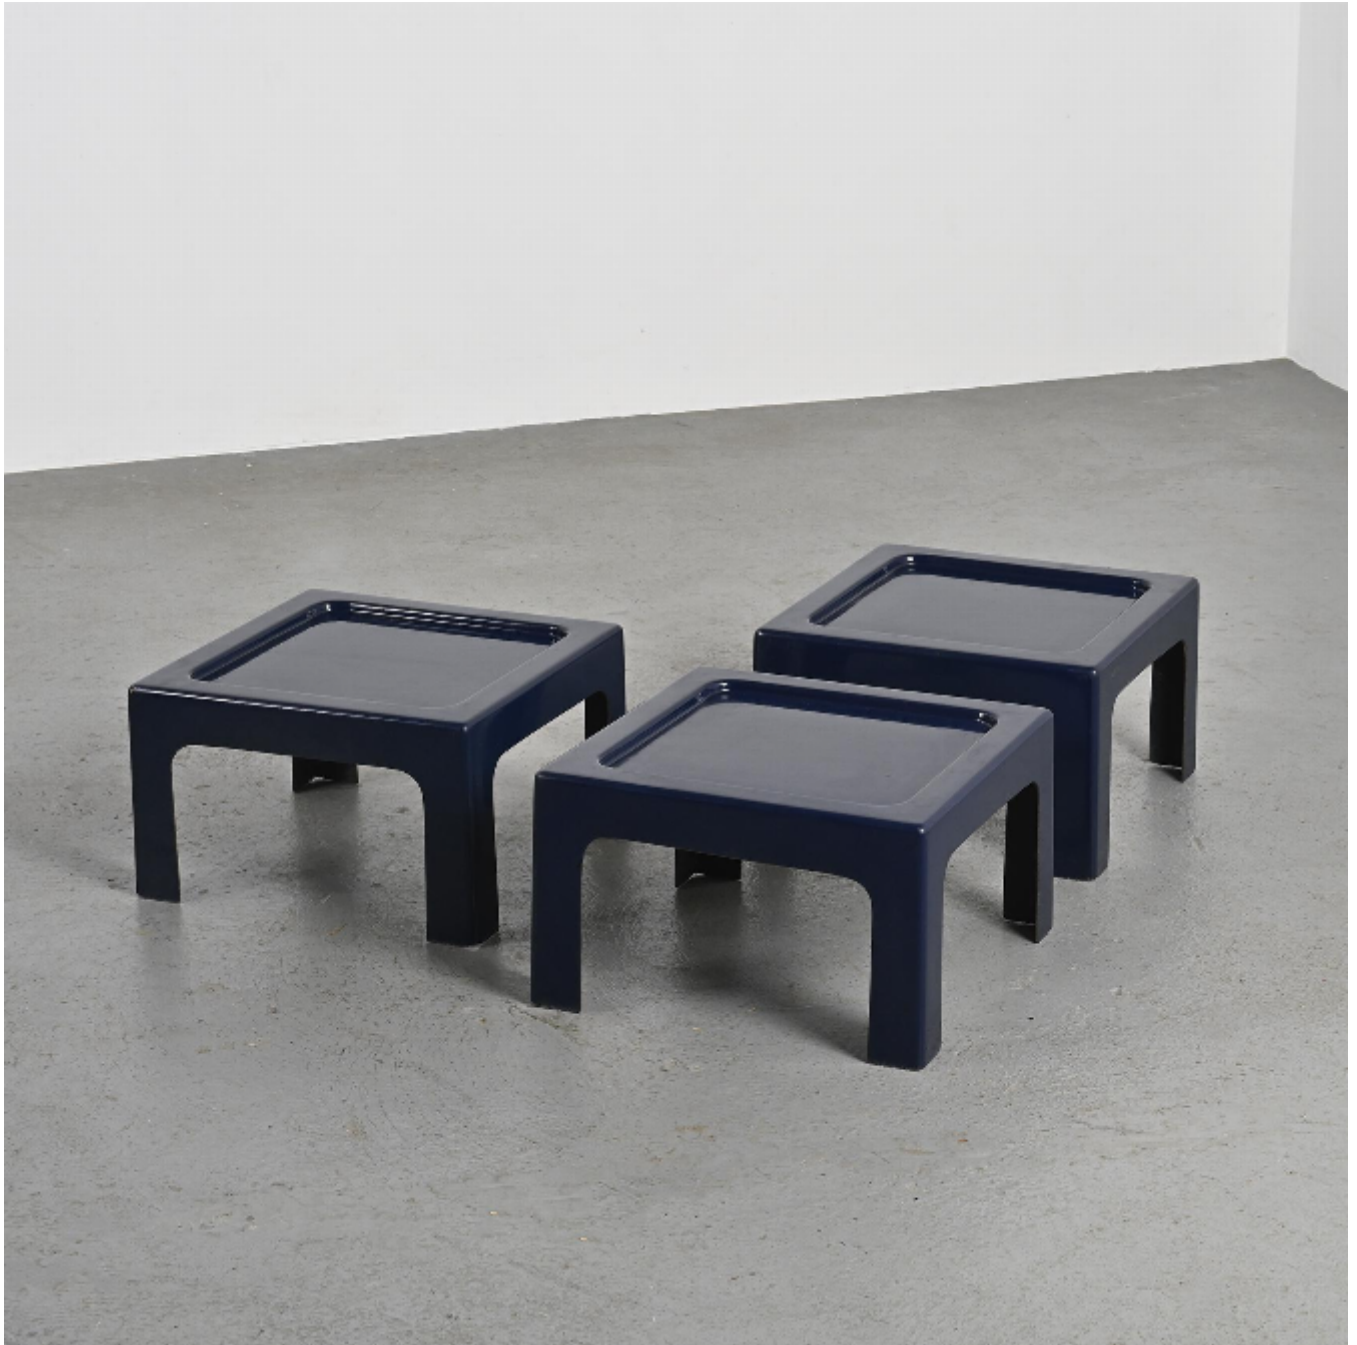

Set of Fiberglass Coffee Tables, Kostka, circa 1970

450

REF: 6600

Height: 27.5 cm (10.8")

Width: 45.5 cm (17.9")

Depth: 45.5 cm (17.9")

DESCRIPTION

1970s Vibe for this set of three midnight blue lacquered fiberglass coffee tables.

Manufacturer : Kostka France, circa 1970

One corner has a slight chip.