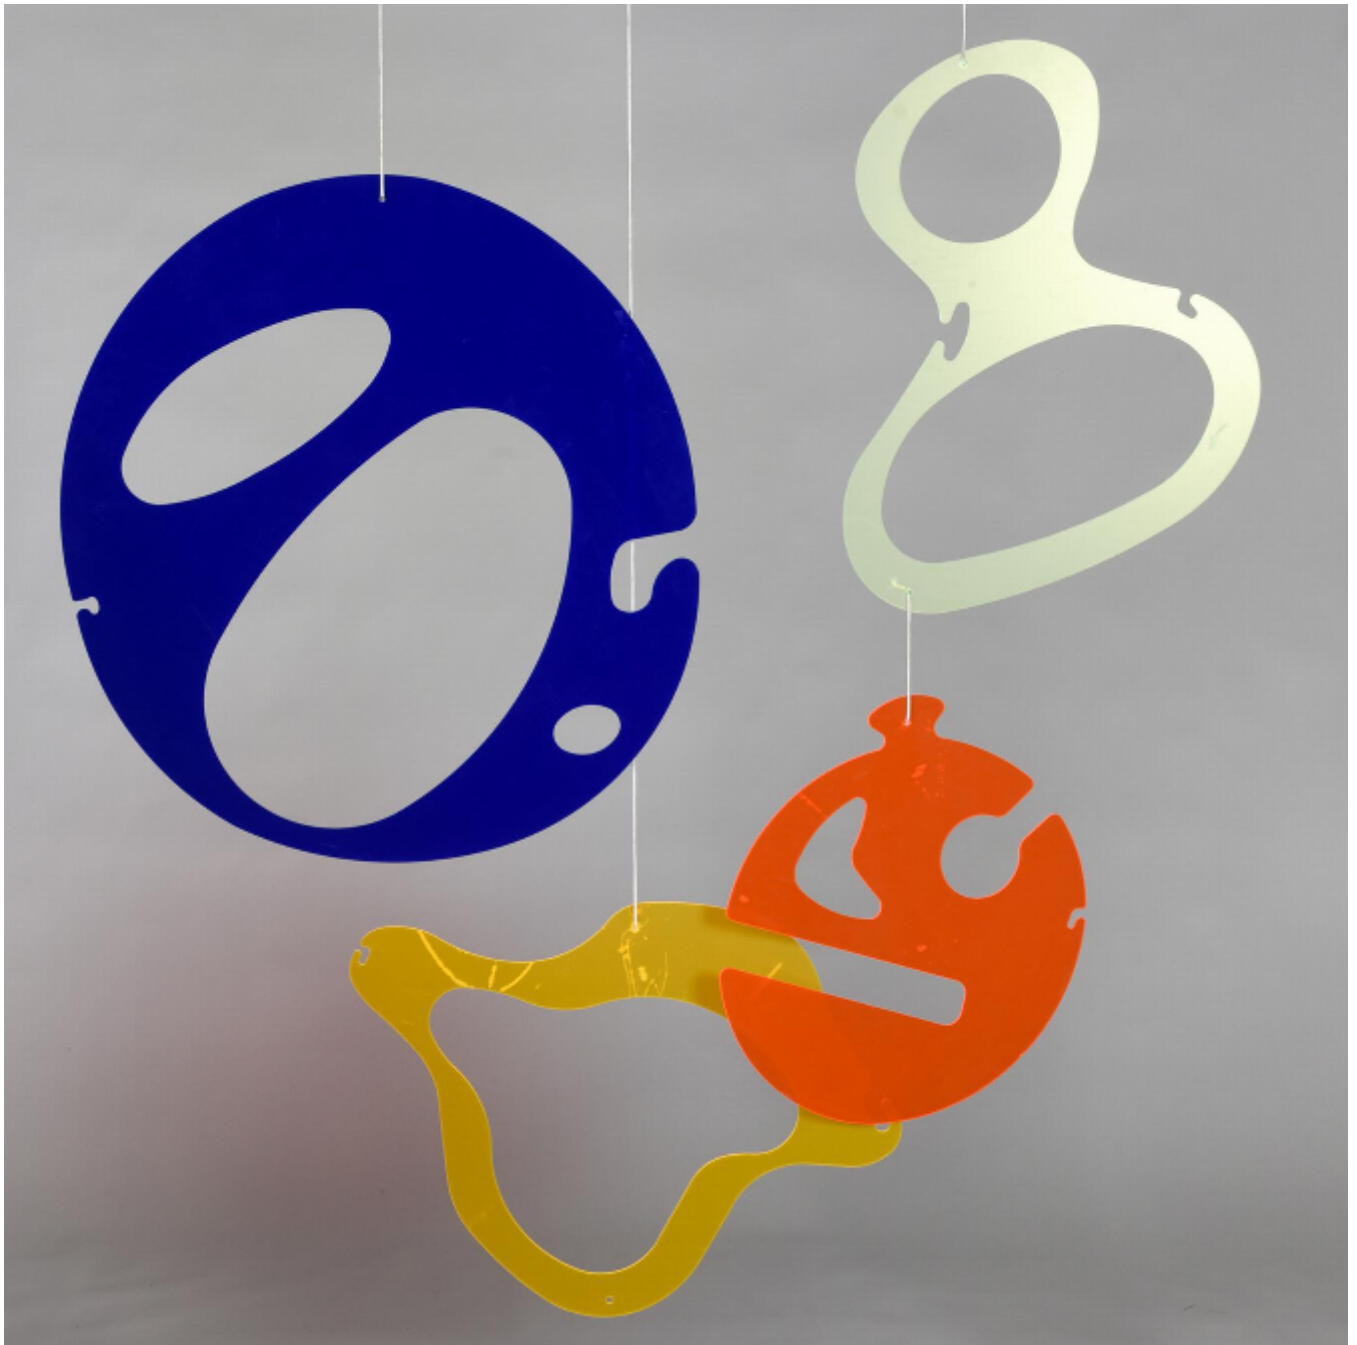

Suite of decorative hangers in bright colors, 2000

Karen Chekerdjian

350 **SALE 245**

REF: 1918

Height: 75 cm (29.5")

Width: 68 cm (26.8")

Depth: 47 cm (18.5")

Diameter: 44 cm (17.3")

## DESCRIPTION

---

Original and very graphic series of decorative hangers to suspend.

Mobil model, designed by Karen Chekerdjian for Edra Mobil, this collection is no longer manufactured.

Manufacturer: Edra, circa 2000

- Blue hanger: H: 29.5" - W: 26.8" cm

- Orange hanger: H: 25.2" - W: 18.9" cm
- Green hanger: H: 22.45" - W: 17.7"
- Pink hanger: H: 18.5" - W: 17.33"