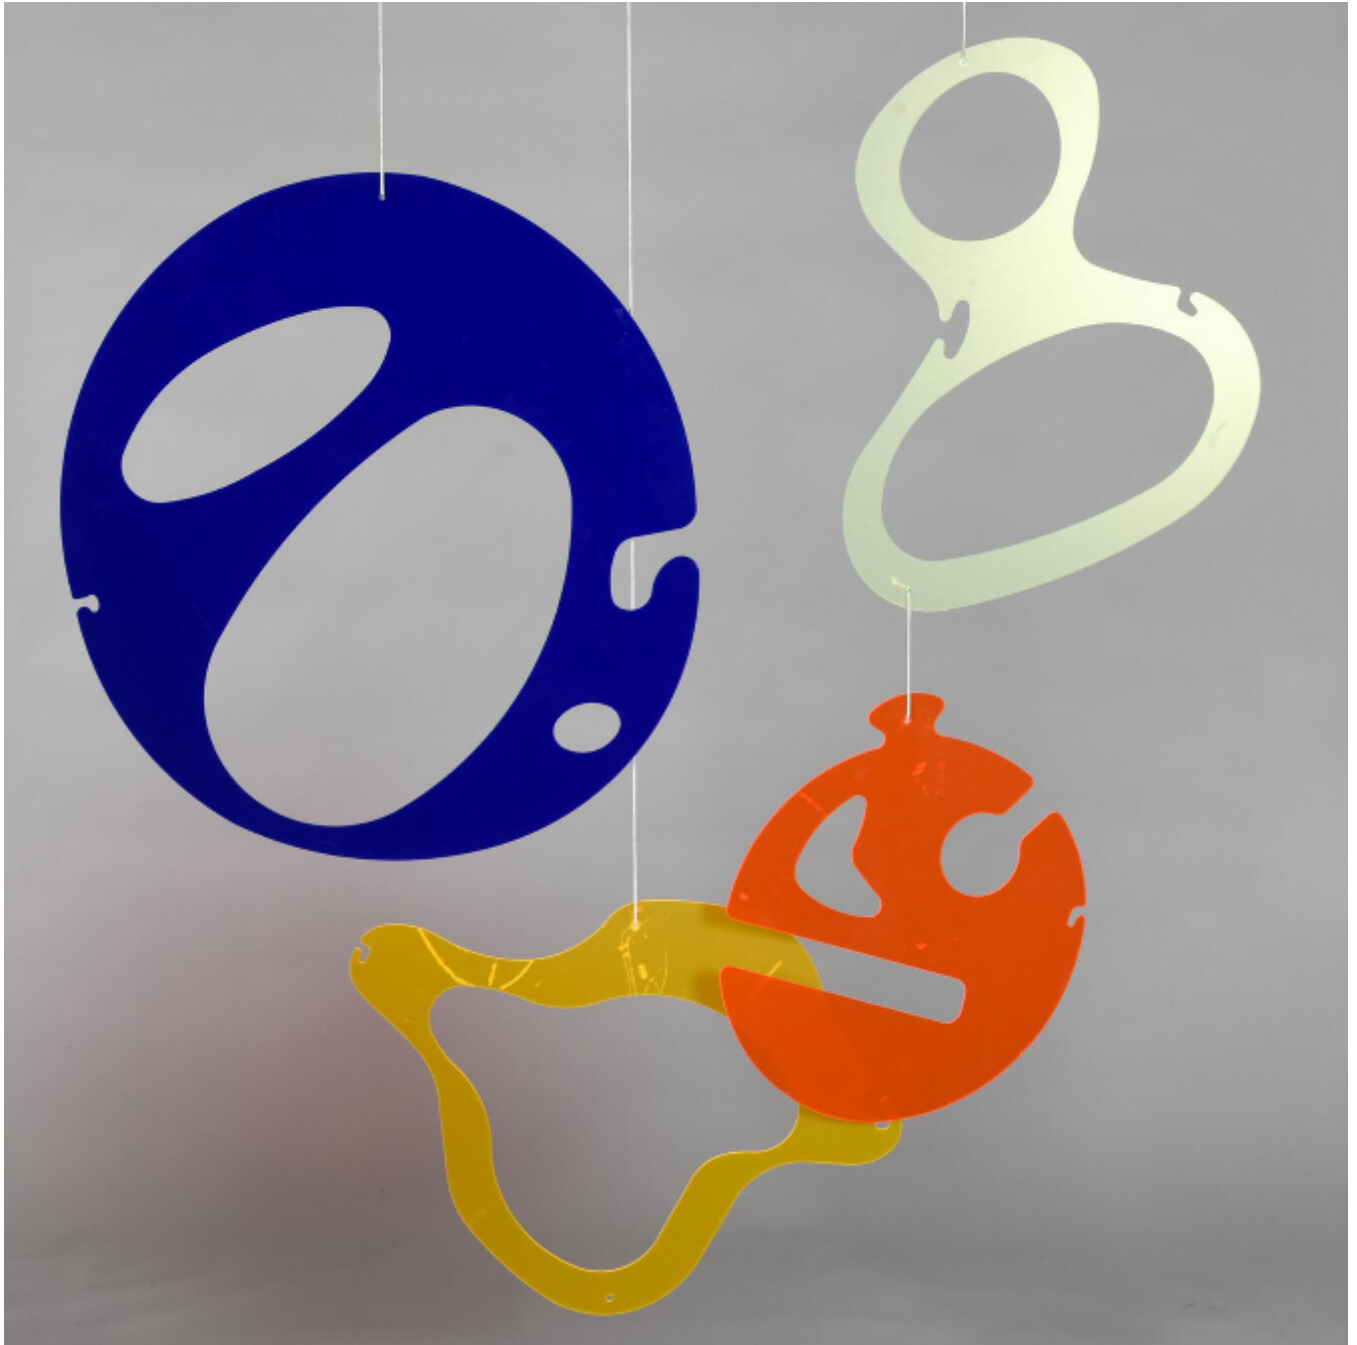

Suite of decorative hangers in bright colors, 2000

Karen Chekerdjian

350 **SALE 245**

REF: 1918

Height: 75 cm (29.5")

Width: 68 cm (26.8")

Depth: 47 cm (18.5")

Diameter: 44 cm (17.3")

DESCRIPTION

Original and very graphic series of decorative hangers to suspend.

Mobil model, designed by Karen Chekerdjian for Edra Mobil, this collection is no longer manufactured.

Manufacturer: Edra, circa 2000

- Blue hanger: H: 29.5" - W: 26.8" cm

- Orange hanger: H: 25.2" - W: 18.9" cm
- Green hanger: H: 22.45" - W: 17.7"
- Pink hanger: H: 18.5" - W: 17.33"