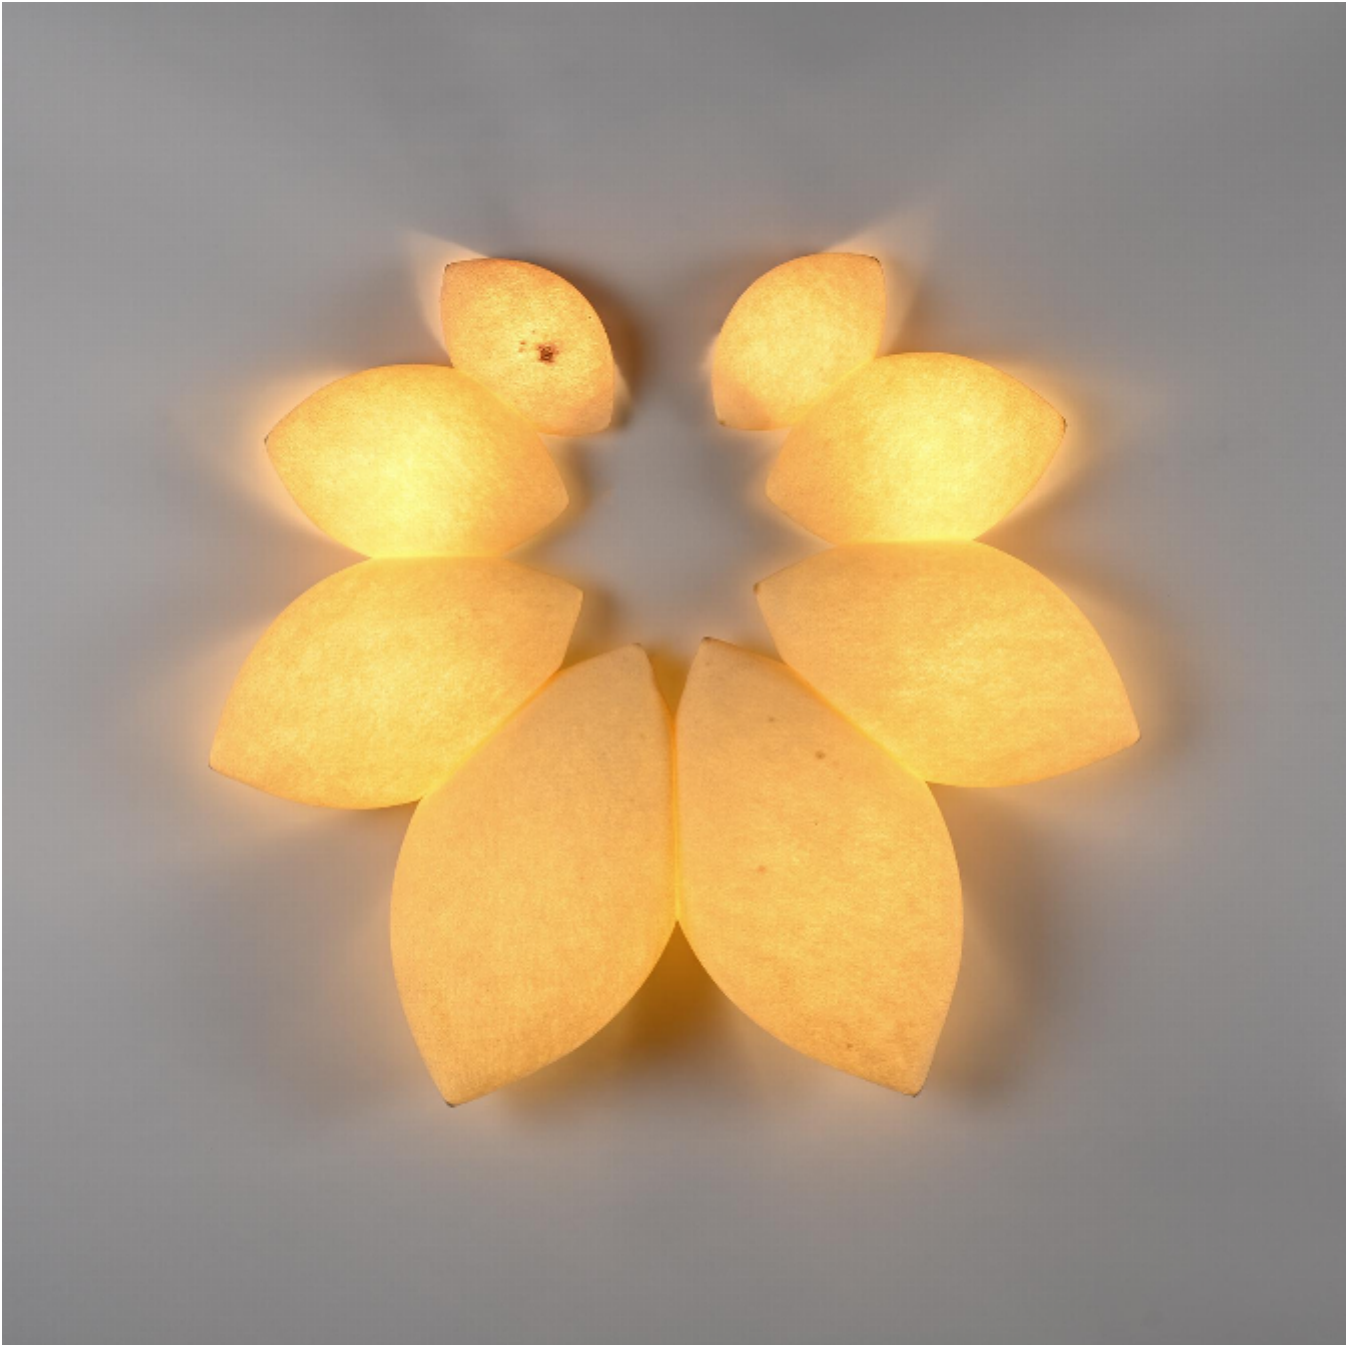

Large Felt Wall light, Denmark, circa 1970

Sold

REF: 5847

Height: 85 cm (33.5")

Width: 90 cm (35.4")

Depth: 24 cm (9.4")

## DESCRIPTION

---

70s spirit and nature come together in this very large wall sconce composed of 8 interconnected elements.

The white lacquered metal structure hosts eight luminous points resembling seashells made of resilient felt.