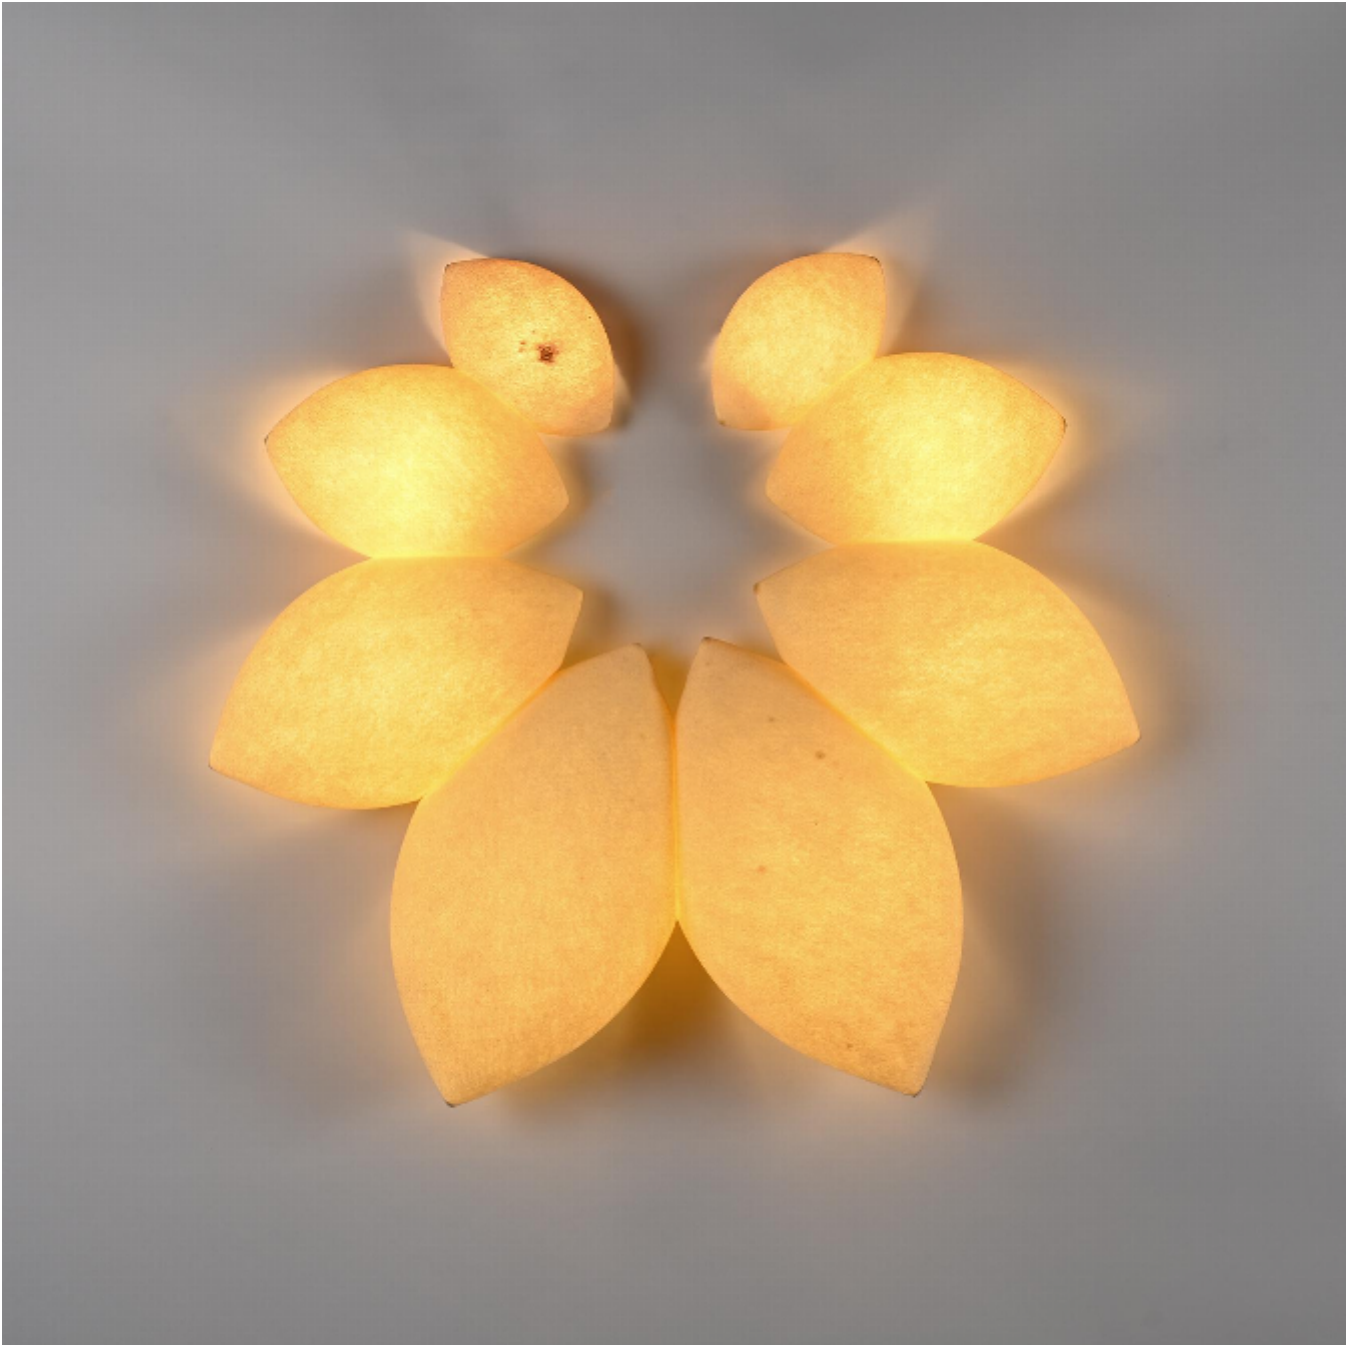

Large Felt Wall light, Denmark, circa 1970

Sold

REF: 5847

Height: 85 cm (33.5")

Width: 90 cm (35.4")

Depth: 24 cm (9.4")

DESCRIPTION

70s spirit and nature come together in this very large wall sconce composed of 8 interconnected elements.

The white lacquered metal structure hosts eight luminous points resembling seashells made of resilient felt.

Denmark, circa 1970.