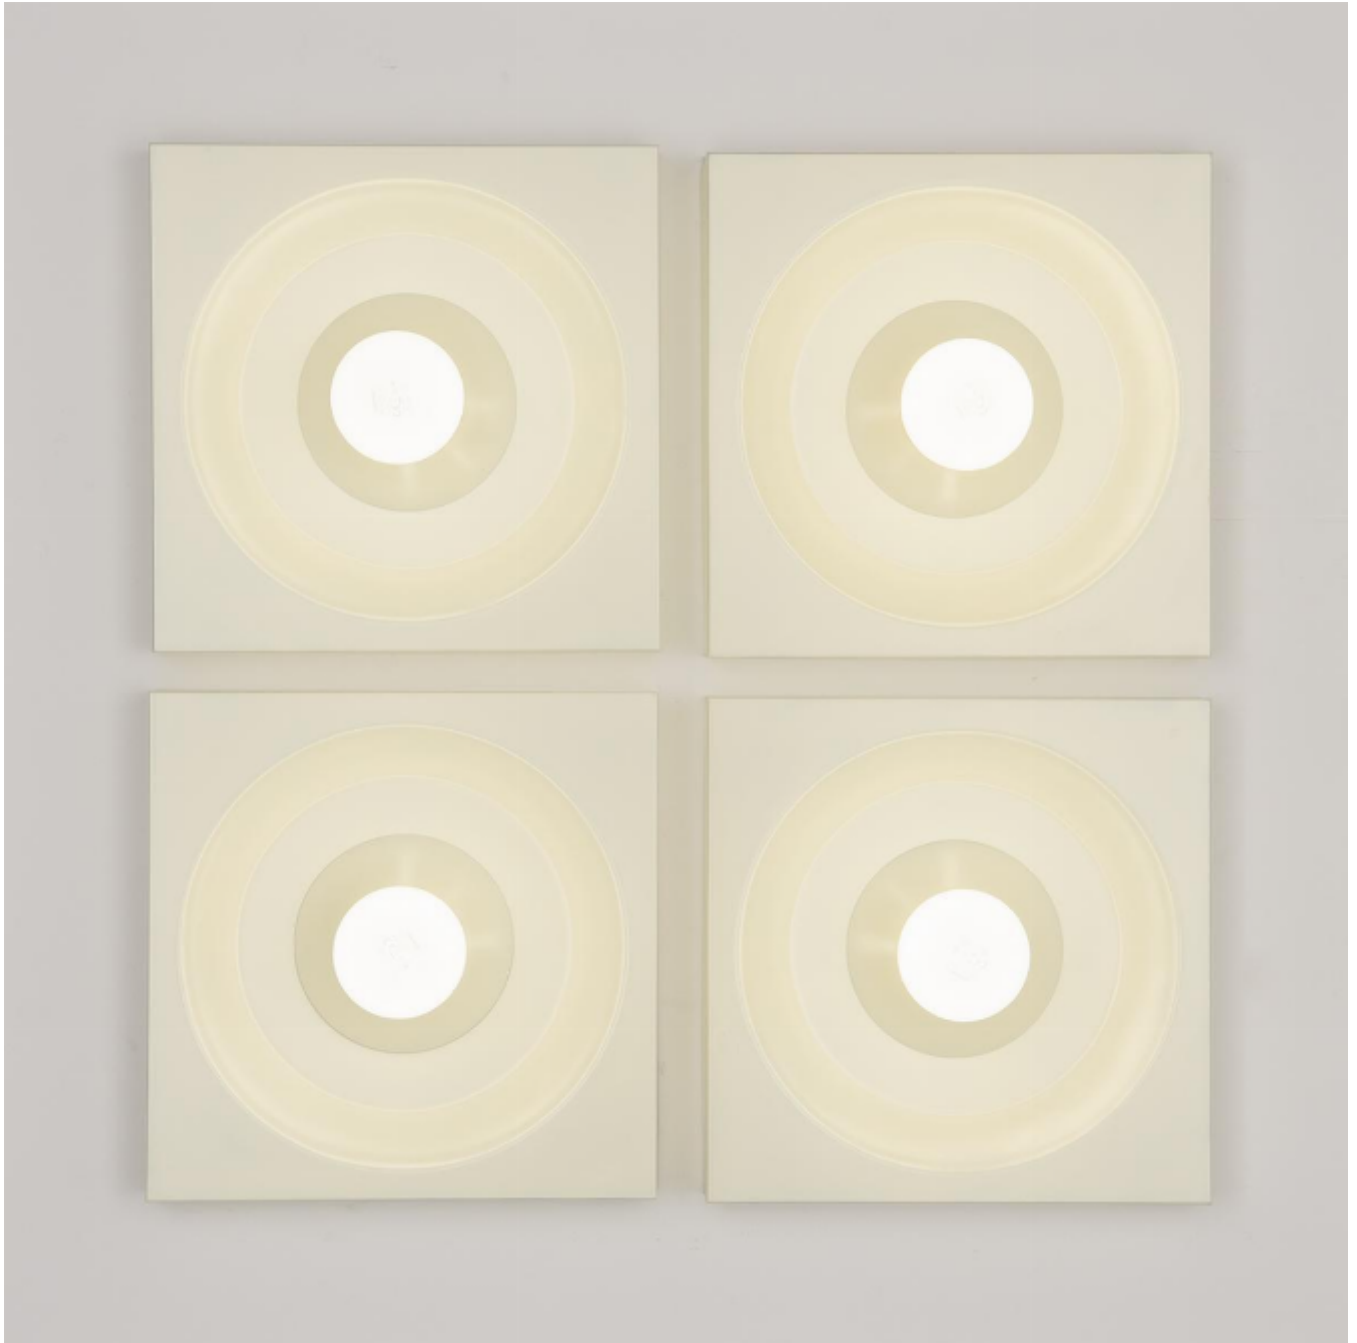

Metal Wall Sconces by Klaus Hempel, GUTE FORM, circa 1970

Klaus Hempel

280

REF: 3567

Height: 31 cm (12.2")

Width: 31 cm (12.2")

Depth: 5 cm (2")

DESCRIPTION

Price per lamp.

These 1970s wall lights can be combined in different ways to form an architectural light wall. A classic of German design, they were designed by Klaus Hempel, and were awarded the Gute Form prize in 1972 (some of them carry the prize label).

They can be customized in different colors on request.

Manufacturer: Kaiser Leuchten, circa 1969