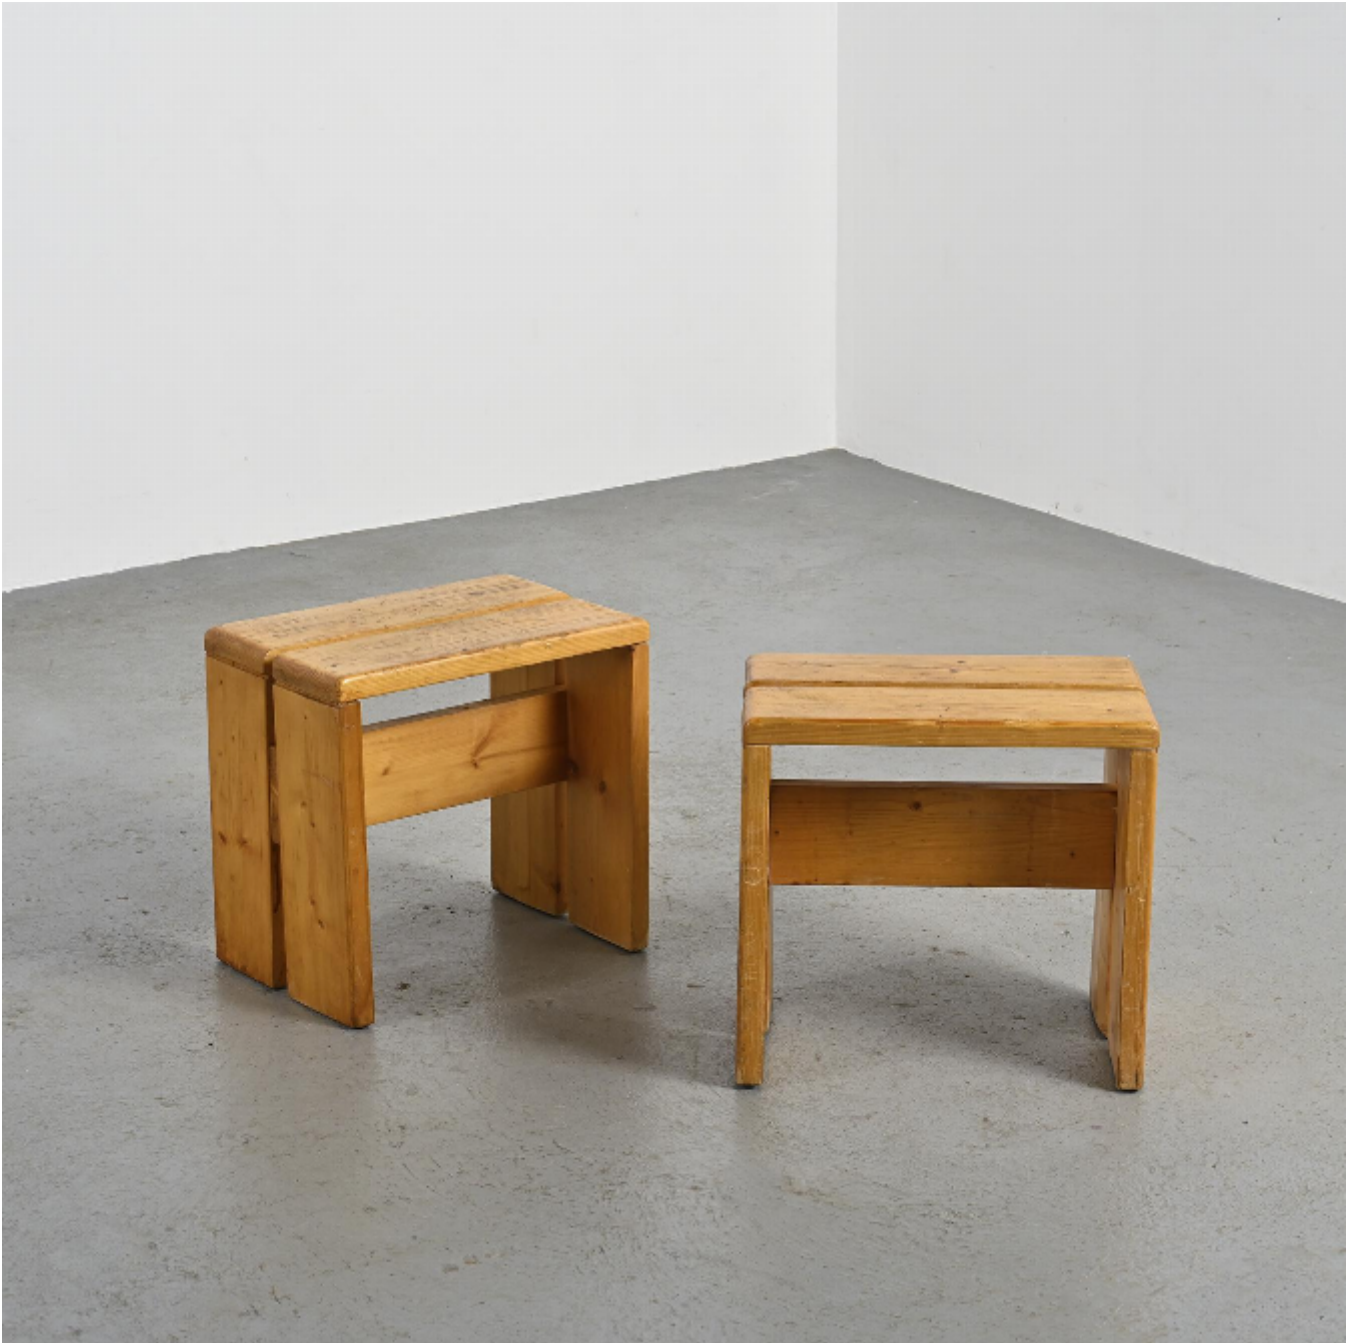

Les Arcs Pair of Pine Stools, French Alps circa 1970

950

REF: 6580

Height: 42 cm (16.5")

Width: 44 cm (17.3")

Depth: 30 cm (11.8")

## DESCRIPTION

---

Deeply connected to the mountains, Charlotte Perriand spent two decades designing and furnishing the ski resort of Les Arcs in the French Alps. Her work involved not only the layout of the apartments but also the curation of specific furniture pieces.

Among the items she chose, these solid pine stools with their distinctive inverted U shape were particularly notable.