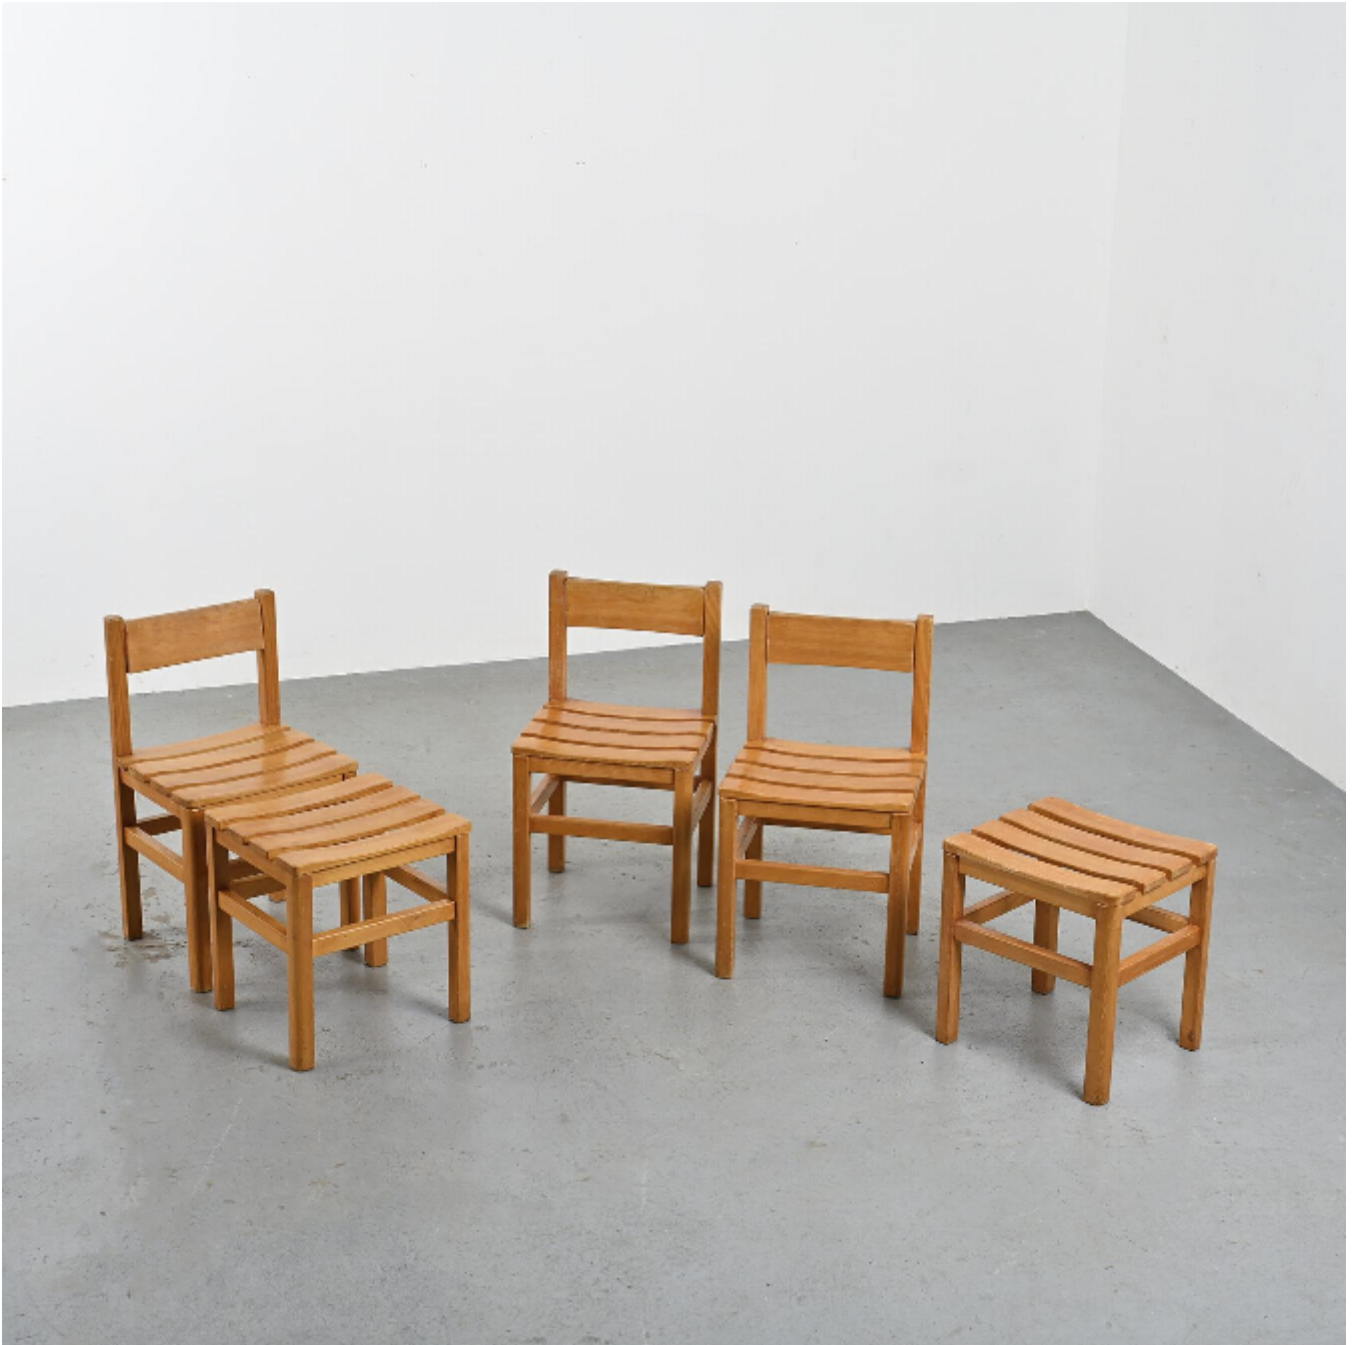

Set of 3 chairs and 2 stools by Maison Regain, circa 1970

Maison Regain

600

REF: 6820

Height: 77 cm (30.3")

Width: 42 cm (16.5")

Depth: 38 cm (15")

## DESCRIPTION

---

Set of three solid pine chairs and two stools that can also serve as ottomans.

The seat is made up of four wide slats, while the solid, slightly curved backrest pivots for added comfort.

Edition: Maison Regain, circa 1970.

Seat height: 17.7 inches

Stool dimensions: H: 17.7 inches - W: 16.5 inches - D: 15.4 inches