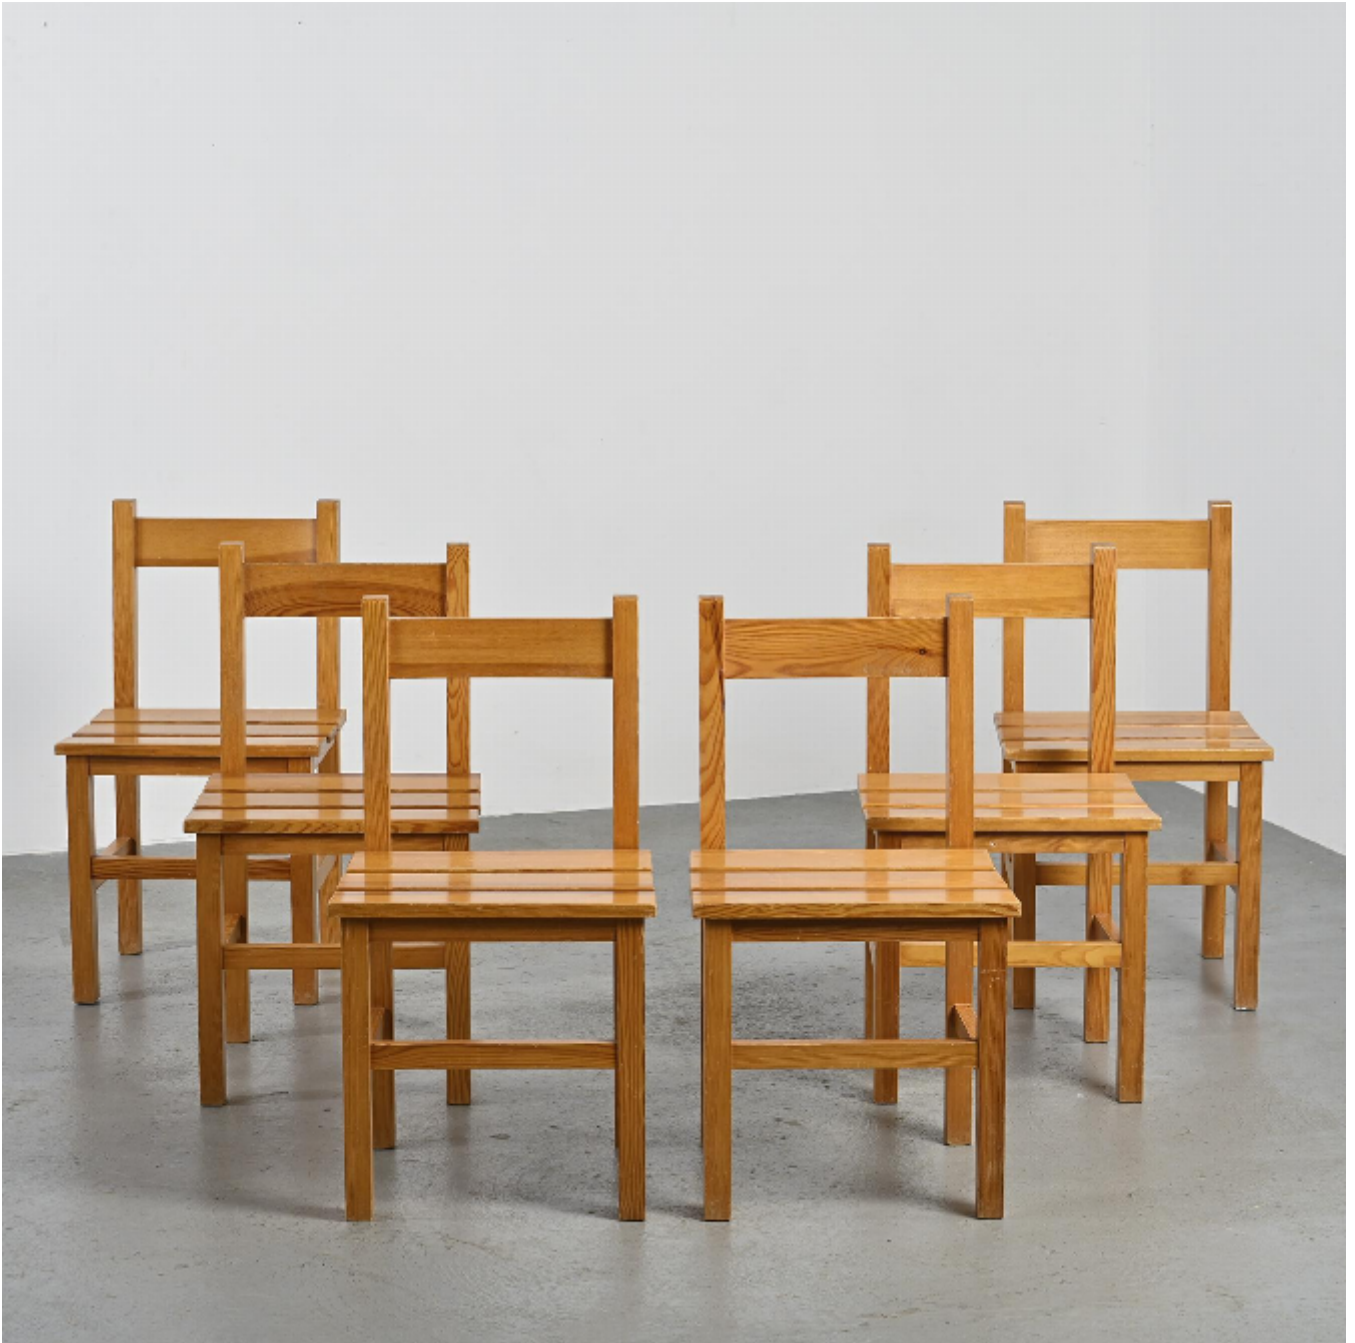

Chairs by Maison Regain, Set of 6, circa 1970

Maison Regain

750

REF: 6647

Height: 78 cm (30.7")

Width: 40 cm (15.7")

Depth: 43 cm (16.9")

## DESCRIPTION

---

Set of six solid pine chairs by Maison Regain.

The seats consists of 3 slats.

Manufacturer : Maison Regain France, circa 1970.