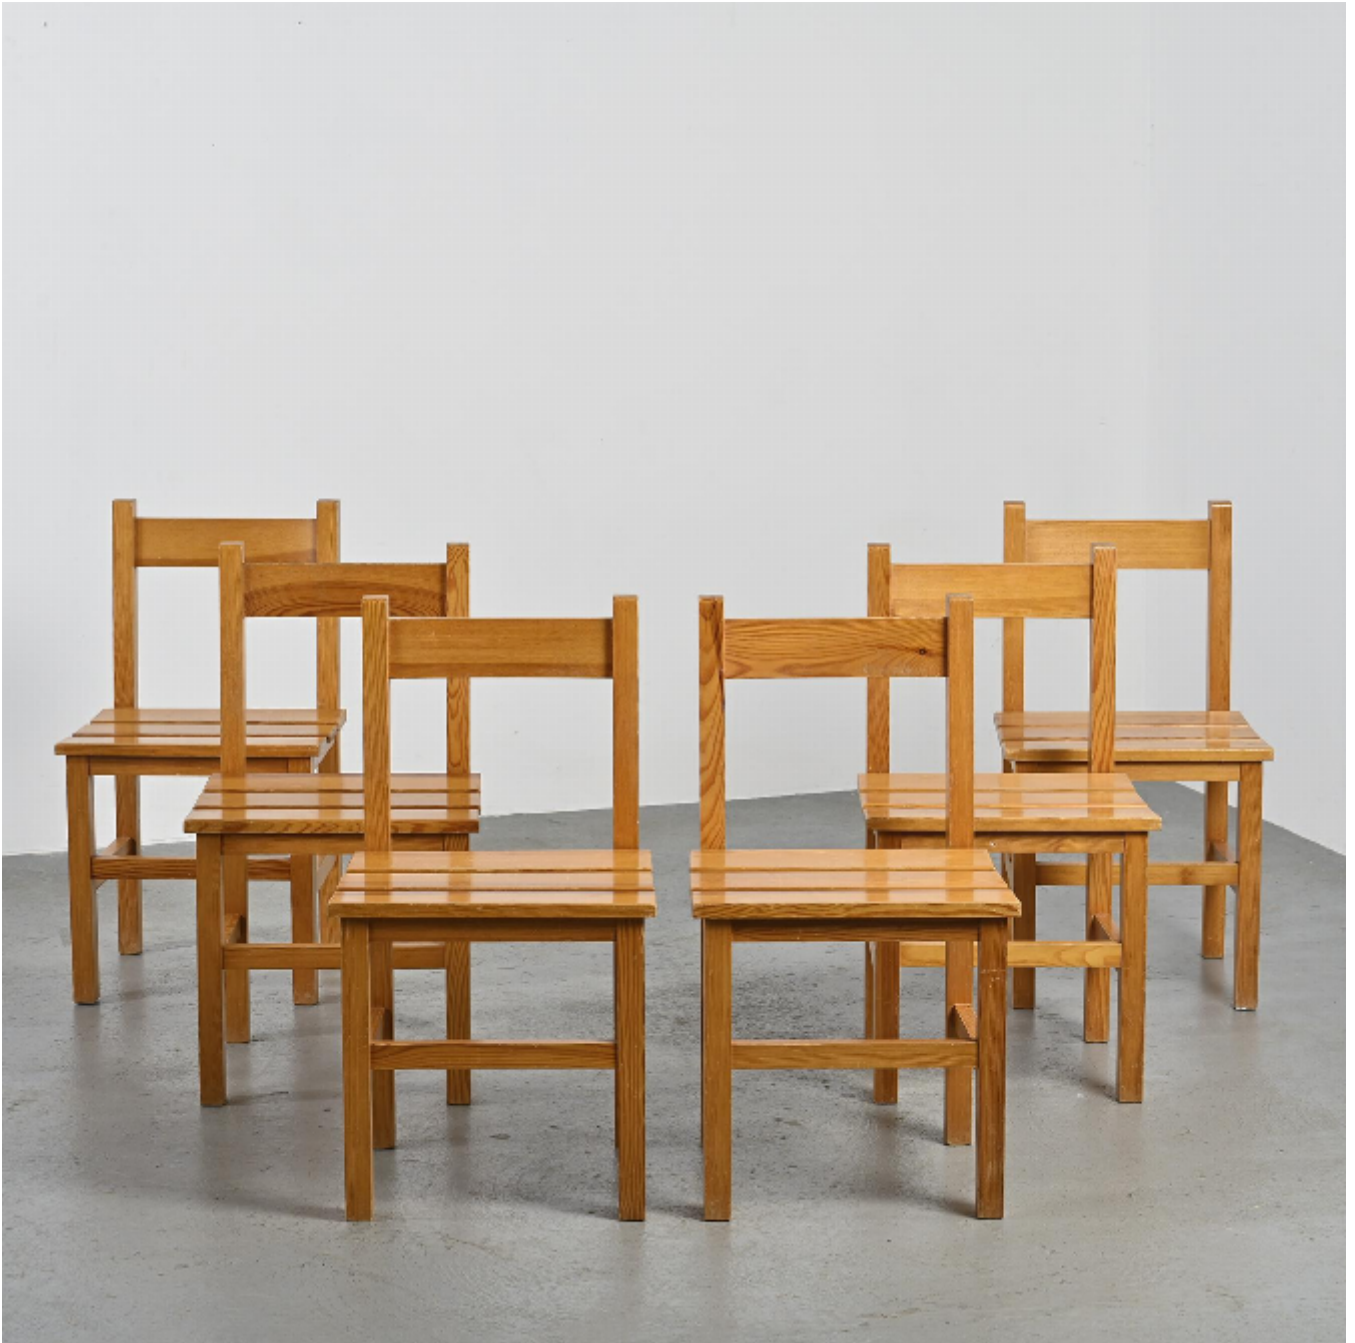

Chairs by Maison Regain, Set of 6, circa 1970

Maison Regain

750

REF: 6647

Height: 78 cm (30.7")

Width: 40 cm (15.7")

Depth: 43 cm (16.9")

DESCRIPTION

Set of six solid pine chairs by Maison Regain.

The seats consists of 3 slats.

Manufacturer : Maison Regain France, circa 1970.