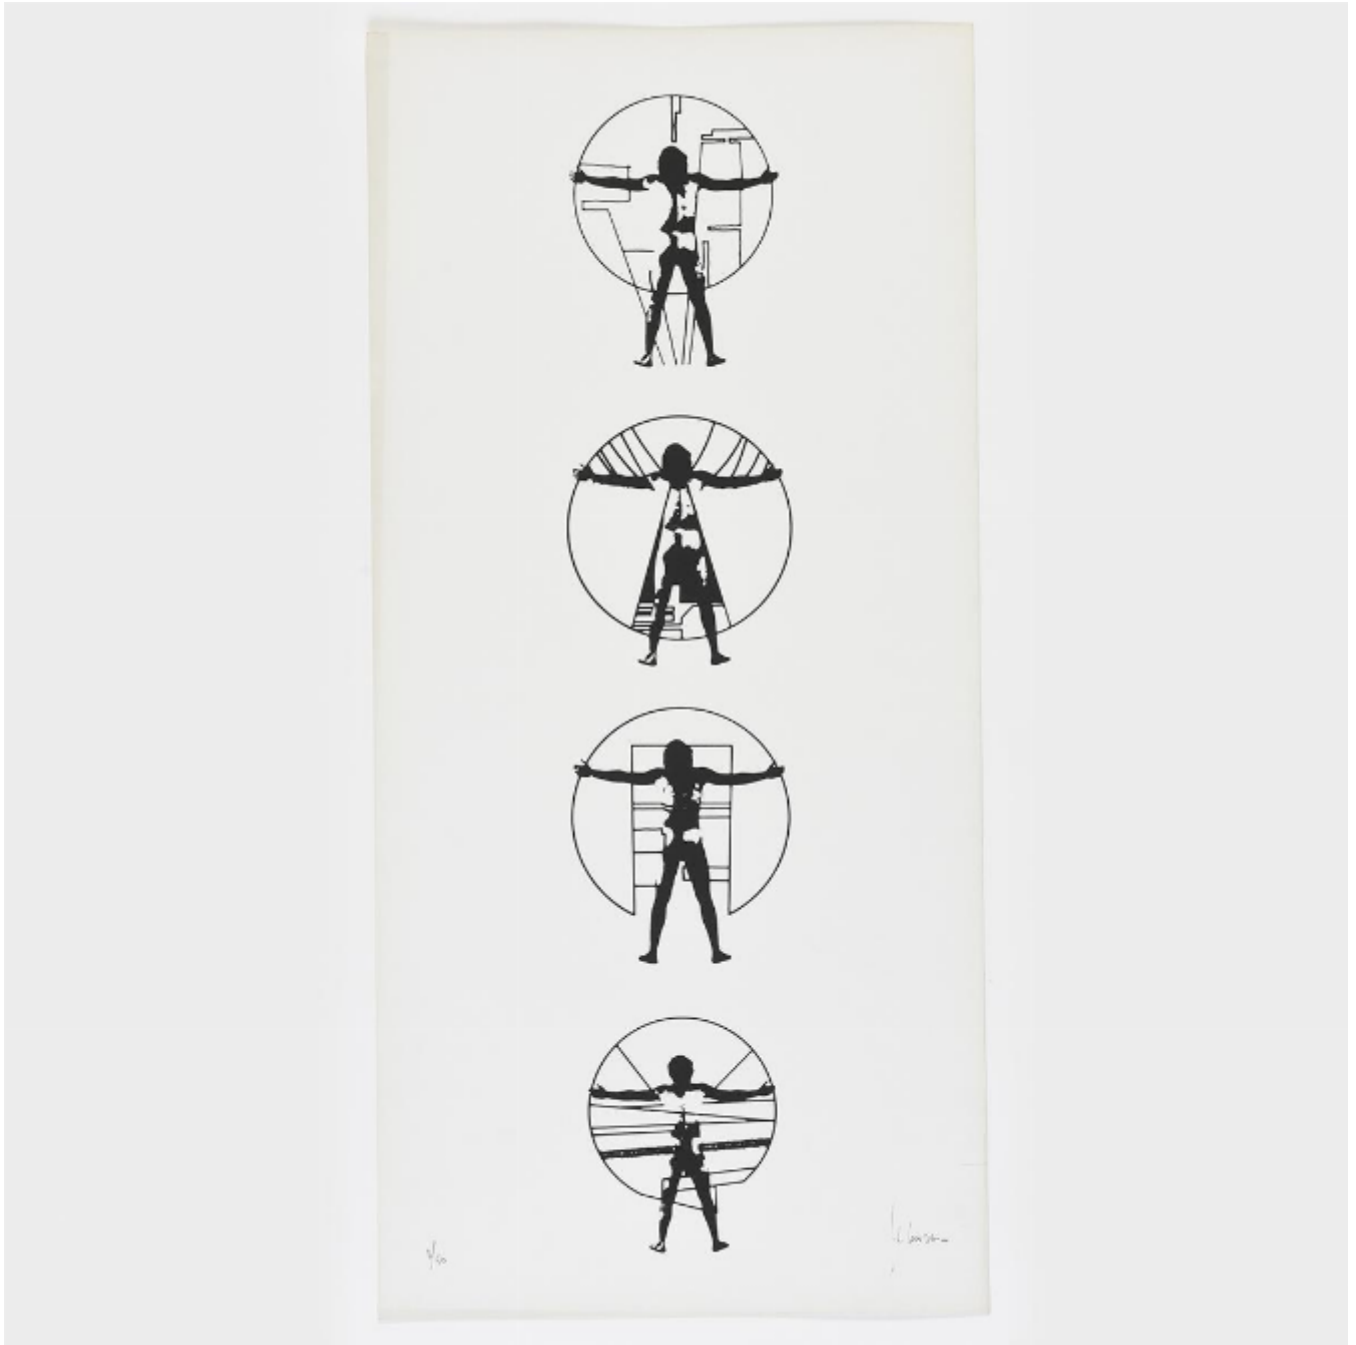

The man of Vitruce, 3/50

Giuseppe Riccardo Lanza

250

REF: 4179

Height: 70 cm (27.6")

Width: 33 cm (13")

## DESCRIPTION

---

L'Uomo Vitruviano (The man of Vitruve)

Serigraph on paper.

Titled and signed on the bottom right.

Numbered 3/50.

Giuseppe Riccardo Lanza is a multidisciplinary Italian artist, a painter, sculptor, graphic, designer whom work was plethorous from the 1950s until his accidental death in 1986.